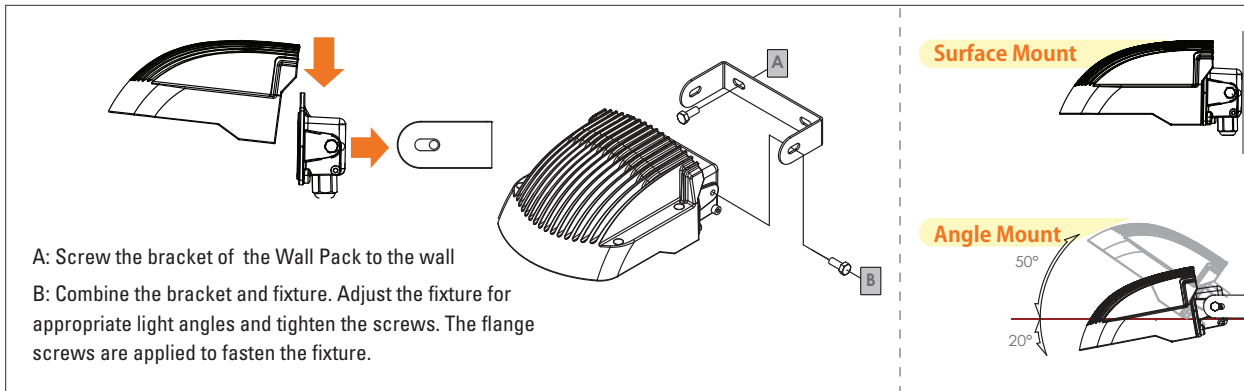

DIMENSIONS

35W / 45W
6.95-lbs

ACCESSORIES (Ordered Separately)

Photocell

P10036 SEN-PHO-BT-MT/MV
(Button Photocell 120-277V)

MOUNTS & INSTALLATION

PHOTOMETRICS CHART

PACKAGE