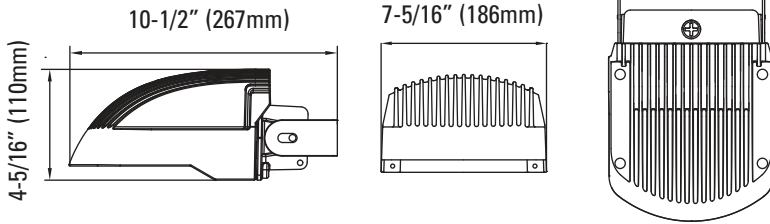

**Rated Life 35,000 Hours
Warranty 3 Years**

APPLICATIONS

Security, Pathway, Perimeter, Entryway, Area Lighting, and building facades

FEATURES

- IP65 Rated
- UL Listed
- Color Temp: 5700K
- Voltage: 120-277V
- Power Factor: >0.99
- Material: Die Cast Aluminum
- Beam Angle: H: 65° /V: 60°
- CRI: 70
- Operating temperature: - 40°F - 122°F
- Low Maintenance
- High heat conduction and high reliability
- Excellent thermal design
- Flexible angle yoke mount
- Equivalent up to 150W HID system
- Finish: Corrosion resistant powder coating
- Color: Black
- 3 Year Warranty

ACCESSORIES

Photocell Sensor

SAMPLE NUMBER		LED-FXWP35/57K		
STYLE	FAMILY	SERIES	WATTAGE	COLOR TEMP
LED led lighting	FX fixture	WP wallpack	35 35 watt	57K 5700K

ORDERING

Watts (W)	Ordering Code	Description	CCT (K)	Lumens (Lm)	Equiv. Wattage (W)	Voltage	Rated Life Hours	IP65 Rated
35	7012	LED-FXWP35/57K	5700K	2,788	150	120-277	35,000	•
45	7015	LED-FXWP45/57K	5700K	3,300	175	120-277	35,000	•

DIMENSIONS

35W / 45W
6.95-lbs

ACCESSORIES (Ordered Separately)

Photocell

P10036 SEN-PHO-BT-MT/MV
(Button Photocell 120-277V)

MOUNTS & INSTALLATION

PHOTOMETRICS CHART

PACKAGE