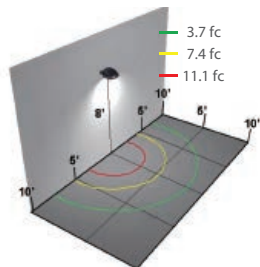

PHOTOMETRICS CHART

PACKAGE

35 Watt