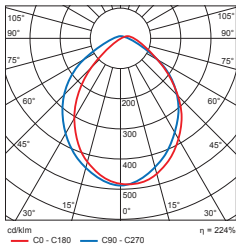

PHOTOMETRICS CHART

PACKAGE

35 Watt