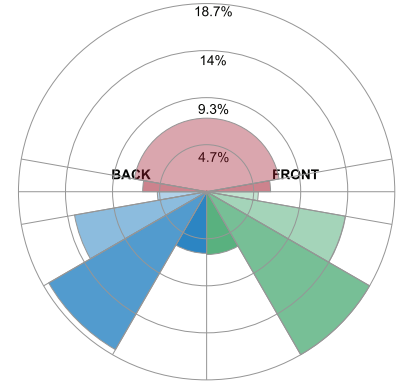

ORDERING

Ordering Code	Description	Watts (W)	Lumens (Lm)	CCT (K)	Equiv. Wattage (W)	Mount	Beam Angle	IP65 Rated
9544	VTJ/20S/8C3/GY/MV-PHO	10	800	3CCT	<150W	Wall /Ceiling	210°	•
		15	1,200	(30/40/50K)				
		20	1,600					

ACCESSORIES

Glass Lens
P10657 LENS-VTJ-RED
(Red Glass Lens)

DIMENSIONS

10/15/20W
3.75-lbs

PHOTOMETRICS

Illuminance at a Distance			
	Center Beam fc	Beam Width	
1.7ft	99.7 fc	88.4 ft	32.8 ft
3.3ft	26.5 fc	171.5 ft	63.6 ft
5.0ft	11.5 fc	259.9 ft	96.3 ft
6.7ft	6.42 fc	348.3 ft	129.1 ft
8.3ft	4.18 fc	431.5 ft	159.9 ft
10.0ft	2.88 fc	519.8 ft	192.6 ft

■ Vert. Spread: 175.6°
■ Horiz. Spread: 168.1°

BUG rating B1 U3 G1

PACKAGE

	Master Carton (pc)	Dimensions (in)	Weight (lb)
20W	2	16" x 6.10" x 11.80"	7.72