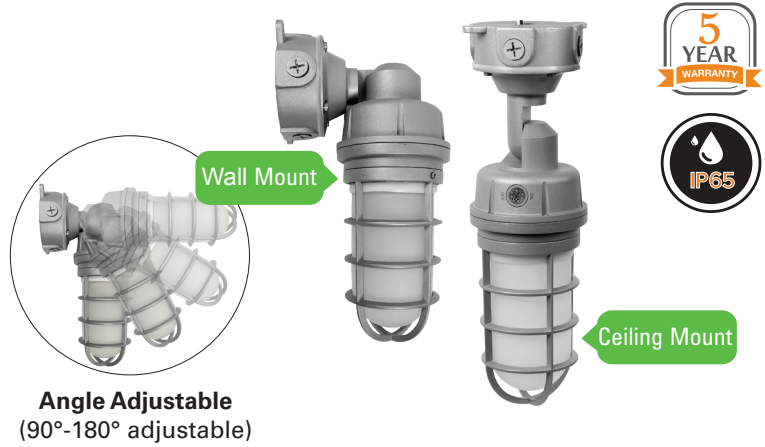

PROJECT: _____

SCHEDULE: _____ DATE: _____

PREPARE BY: _____

NOTES: _____

VTJ Vapor Tight Jelly Jar

DESCRIPTION

naturaLED® Vapor Tight Jelly Jar (VTJ) is designed to replace incandescent and CFL fixtures, providing long-lasting LED illumination for doorways, scaffolding, construction sites, and other demanding applications. IP65 rated for protection against dust and pressurized water. Constructed with a cast aluminum housing and glass lens. Adjustable mounting angle supports both ceiling and wall installations. Delivers up to 65% energy savings with zero maintenance over 50,000+ hour average life. Finish: Gray (RAL7004).

Angle Adjustable
(90°-180° adjustable)

APPLICATIONS

Warehouse , Security, Pathway, Doorway, Scaffolding, Fire Hydrants, Construction Sites Lighting

Rated Life Hours 50,000
Warranty 5 Years

FEATURES

- IP65 Rated
- ETL/cETL Listed
- Wattage & Color Selectable
- Wall / Ceiling Mount
- Wattage: 10~20W
- Color Temp: CCT3 (30/40/50K)
- Built-in Photocell
- Voltage: 120-277V
- Surge Protection: 4KV
- CRI: >80
- Operating temperature: -40°F - 122°F
- Frosted glass diffuser provides you glare-free light
- High efficacy with 80-95 lumen per watt
- High- temperature silicone gasket protects against moisture and dust
- Four 1/2" conduit entries for easy wiring
- Adjustable Angle for wall or ceiling mount (90°~180°)
- Material: Die cast aluminum / glass
- Color: Gray (RAL 7004)
- 5 Year Warranty

ACCESSORIES

SAMPLE NUMBER VTJ/20S/8C3/GY/MV-PHO

SERIES	WATTAGE	CRI/COLOR TEMP	COLOR	VOLTAGE	BUILT-IN
VTJ	20S	8C3	GY	MV	PHO
Vapor Tight Jelly Jar	20 Selectable Wattage	CRI80 CCT3(30/40/50K)	Gray	Mutiple Voltage	Photocell Included