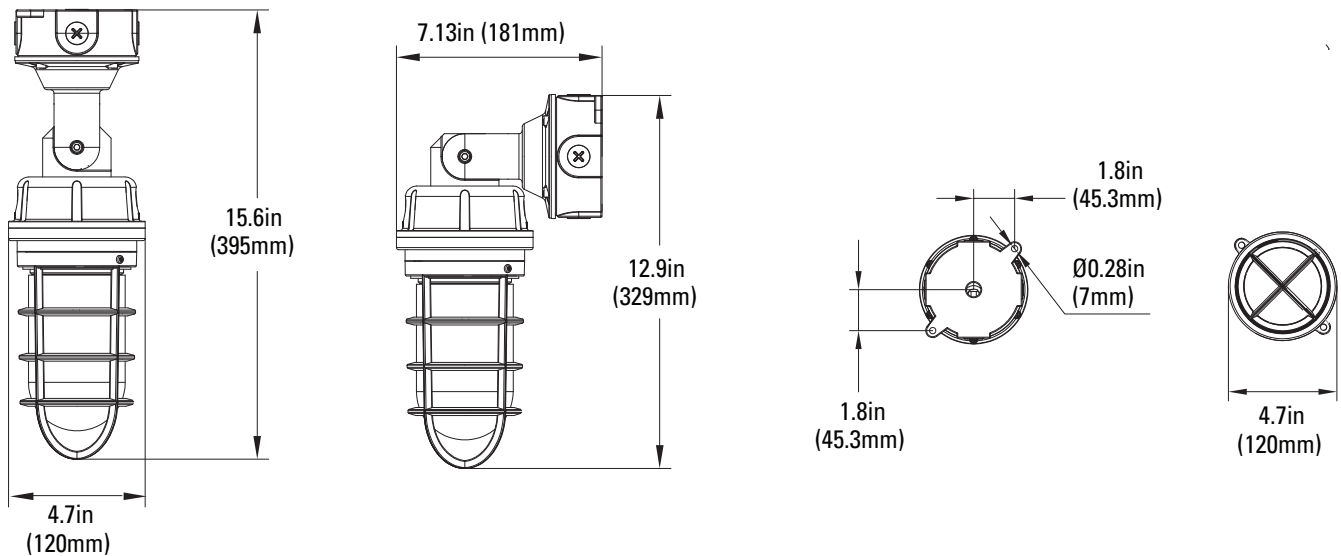

Angle Adjustable
(90°-180° adjustable)

APPLICATIONS

Warehouse , Security, Pathway, Doorway, Scaffolding, Fire Hydrants, Construction Sites Lighting

Rated Life Hours 50,000
Warranty 5 Years

FEATURES

- IP65 Rated
- ETL/cETL Listed
- Wattage & Color Selectable
- Wall / Ceiling Mount
- Wattage: 10~20W
- Color Temp: CCT3 (30/40/50K)
- Built-in Photocell
- Voltage: 120-277V
- Surge Protection: 4KV
- CRI: >80
- Operating temperature: -40°F - 122°F
- Frosted glass diffuser provides you glare-free light
- High efficacy with 80-95 lumen per watt
- High- temperature silicone gasket protects against moisture and dust
- Four 1/2" conduit entries for easy wiring
- Adjustable Angle for wall or ceiling mount (90°~180°)
- Material: Die cast aluminum / glass
- Color: Gray (RAL 7004)
- 5 Year Warranty

ORDERING

Ordering Code	Description	Watts (W)	Lumens (Lm)	CCT (K)	Equiv. Wattage (W)	Mount	Beam Angle	IP65 Rated
9544	VTJ/20S/8C3/GY/MV-PHO	10	800	3CCT	<150W	Wall /Ceiling	210°	•
		15	1,200	(30/40/50K)				
		20	1,600					

ACCESSORIES

Glass Lens
P10657 LENS-VTJ-RED
(Red Glass Lens)

DIMENSIONS

10/15/20W
3.75-lbs

PHOTOMETRICS

Illuminance at a Distance			
	Center Beam fc	Beam Width	
1.7ft	99.7 fc	88.4 ft	32.8 ft
3.3ft	26.5 fc	171.5 ft	63.6 ft
5.0ft	11.5 fc	259.9 ft	96.3 ft
6.7ft	6.42 fc	348.3 ft	129.1 ft
8.3ft	4.18 fc	431.5 ft	159.9 ft
10.0ft	2.88 fc	519.8 ft	192.6 ft

■ Vert. Spread: 175.6°
■ Horiz. Spread: 168.1°

BUG rating B1 U3 G1

PACKAGE

	Master Carton (pc)	Dimensions (in)	Weight (lb)
20W	2	16" x 6.10" x 11.80"	7.72