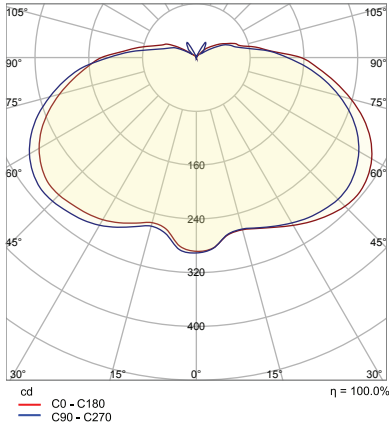

ORDERING

Ordering Code	Description	Watts (W)	Lumens (Lm)	CCT (K)	Equiv. Wattage (W)	Mount	Beam Angle	IP65 Rated
9544	VTJ/20S/8C3/GY/MV-PHO	10	800	3CCT	<150W	Wall /Ceiling	210°	•
		15	1,200	(30/40/50K)				
		20	1,600					

ACCESSORIES

Glass Lens
P10657 LENS-VTJ-RED
(Red Glass Lens)

DIMENSIONS

10/15/20W
3.75-lbs

PHOTOMETRICS

Illuminance at a Distance			
	Center Beam fc	Beam Width	
1.7ft	99.7 fc	88.4 ft	32.8 ft
3.3ft	26.5 fc	171.5 ft	63.6 ft
5.0ft	11.5 fc	259.9 ft	96.3 ft
6.7ft	6.42 fc	348.3 ft	129.1 ft
8.3ft	4.18 fc	431.5 ft	159.9 ft
10.0ft	2.88 fc	519.8 ft	192.6 ft

■ Vert. Spread: 175.6°
■ Horiz. Spread: 168.1°

BUG rating B1 U3 G1

PACKAGE

	Master Carton (pc)	Dimensions (in)	Weight (lb)
20W	2	16" x 6.10" x 11.80"	7.72