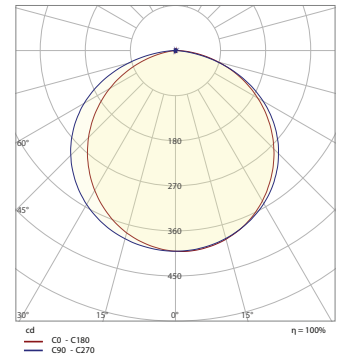

**DIMENSIONS**

- 7W (10-inch)** 0.79-lbs
- 11W (16-inch)** 1.15-lbs
- 15W (24-inch)** 1.15-lbs
- 16.5W (32-inch)** 2.12-lbs

PHOTOMETRICS

7W (10-inch)

	Illuminance at a Distance	
	Center Beam fc	Beam Width
0.33R	1,490 fc	0.96 ft 1.00 ft
0.67R	361 fc	1.94 ft 2.03 ft
1.00R	162 fc	2.90 ft 3.02 ft
1.33R	91.7 fc	3.86 ft 4.02 ft
1.67R	58.2 fc	4.85 ft 5.05 ft
2.00R	40.6 fc	5.80 ft 6.05 ft

■ Vert. Spread: 110.9°  
■ Horiz. Spread: 113.0°

11W (16-inch)

	Illuminance at a Distance	
	Center Beam fc	Beam Width
0.33R	2,113 fc	0.96 ft 1.03 ft
0.67R	513 fc	1.94 ft 2.09 ft
1.00R	230 fc	2.90 ft 3.12 ft
1.33R	130 fc	3.86 ft 4.15 ft
1.67R	82.5 fc	4.84 ft 5.21 ft
2.00R	57.5 fc	5.80 ft 6.24 ft

■ Vert. Spread: 110.8°  
■ Horiz. Spread: 114.7°

15W (24-inch)

	Illuminance at a Distance	
	Center Beam fc	Beam Width
0.33R	3,370 fc	0.97 ft 1.09 ft
0.67R	817 fc	1.97 ft 2.22 ft
1.00R	367 fc	2.93 ft 3.31 ft
1.33R	207 fc	3.90 ft 4.40 ft
1.67R	132 fc	4.90 ft 5.53 ft
2.00R	91.7 fc	5.87 ft 6.62 ft

■ Vert. Spread: 111.4°  
■ Horiz. Spread: 117.7°

16.5W (32-inch)

	Illuminance at a Distance	
	Center Beam fc	Beam Width
0.33R	3,678 fc	0.95 ft 1.18 ft
0.67R	892 fc	1.94 ft 2.40 ft
1.00R	401 fc	2.89 ft 3.58 ft
1.33R	226 fc	3.84 ft 4.77 ft
1.67R	144 fc	4.83 ft 5.99 ft
2.00R	100 fc	5.78 ft 7.17 ft