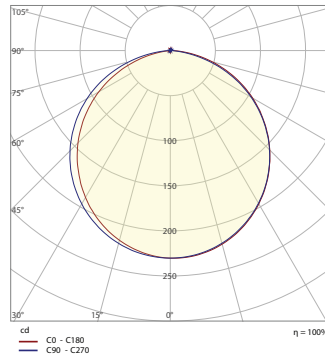

**DIMENSIONS**

- 7W (10-inch)** 0.79-lbs
- 11W (16-inch)** 1.15-lbs
- 15W (24-inch)** 1.15-lbs
- 16.5W (32-inch)** 2.12-lbs

PHOTOMETRICS

7W (10-inch)

	Illuminance at a Distance	
	Center Beam fc	Beam Width
0.33R	1,490 fc	0.96 ft 1.00 ft
0.67R	361 fc	1.94 ft 2.03 ft
1.00R	162 fc	2.90 ft 3.02 ft
1.33R	91.7 fc	3.86 ft 4.02 ft
1.67R	58.2 fc	4.85 ft 5.05 ft
2.00R	40.6 fc	5.80 ft 6.05 ft

■ Vert. Spread: 110.9°  
■ Horiz. Spread: 113.0°

11W (16-inch)

	Illuminance at a Distance	
	Center Beam fc	Beam Width
0.33R	2,113 fc	0.96 ft 1.03 ft
0.67R	513 fc	1.94 ft 2.09 ft
1.00R	230 fc	2.90 ft 3.12 ft
1.33R	130 fc	3.86 ft 4.15 ft
1.67R	82.5 fc	4.84 ft 5.21 ft
2.00R	57.5 fc	5.80 ft 6.24 ft

■ Vert. Spread: 110.8°  
■ Horiz. Spread: 114.7°

15W (24-inch)

	Illuminance at a Distance	
	Center Beam fc	Beam Width
0.33R	3,370 fc	0.97 ft 1.09 ft
0.67R	817 fc	1.97 ft 2.22 ft
1.00R	367 fc	2.93 ft 3.31 ft
1.33R	207 fc	3.90 ft 4.40 ft
1.67R	132 fc	4.90 ft 5.53 ft
2.00R	91.7 fc	5.87 ft 6.62 ft