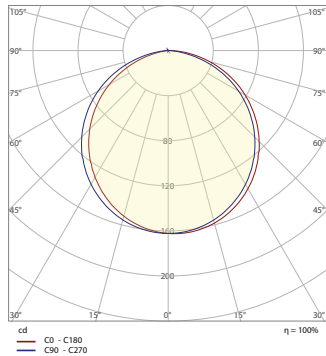

### SAMPLE NUMBER FXUC7/10FR/9CCT5

FAMILY	SERIES	WATTAGE	LENGTH/ LENS	CRI	COLOR TEMP
FX Fixture	UC Under Cabinet	7 7 Watt	10FR 10" Frosted	9 CRI>90	CCT5 5CCT (27/30/35/40/50K)

**ORDERING**

Watts (W)	Ordering Code	Description	CCT (K)	Lumens (Lm)	Size	Equivalent Wattage	Dimmable
7	<b>9770</b>	FXUC7/10FR/9CCT5	5CCT (27/30/35/40/50K)	385	10"	40	Yes
11	<b>9771</b>	FXUC11/16FR/9CCT5	5CCT (27/30/35/40/50K)	620	16"	60	Yes
15	<b>9772</b>	FXUC15/24FR/9CCT5	5CCT (27/30/35/40/50K)	925	24"	100	Yes
16.5	<b>9773</b>	FXUC16.5/32FR/9CCT5	5CCT (27/30/35/40/50K)	1,050	32"	100	Yes

**DIMENSIONS**

- 7W (10-inch)** 0.79-lbs
- 11W (16-inch)** 1.15-lbs
- 15W (24-inch)** 1.15-lbs
- 16.5W (32-inch)** 2.12-lbs

PHOTOMETRICS

7W (10-inch)

	Illuminance at a Distance	
	Center Beam fc	Beam Width
0.33R	1,490 fc	0.96 ft 1.00 ft
0.67R	361 fc	1.94 ft 2.03 ft
1.00R	162 fc	2.90 ft 3.02 ft
1.33R	91.7 fc	3.86 ft 4.02 ft
1.67R	58.2 fc	4.85 ft 5.05 ft
2.00R	40.6 fc	5.80 ft 6.05 ft

■ Vert. Spread: 110.9°  
■ Horiz. Spread: 113.0°

11W (16-inch)

	Illuminance at a Distance	
	Center Beam fc	Beam Width
0.33R	2,113 fc	0.96 ft 1.03 ft
0.67R	513 fc	1.94 ft 2.09 ft
1.00R	230 fc	2.90 ft 3.12 ft
1.33R	130 fc	3.86 ft 4.15 ft
1.67R	82.5 fc	4.84 ft 5.21 ft
2.00R	57.5 fc	5.80 ft 6.24 ft