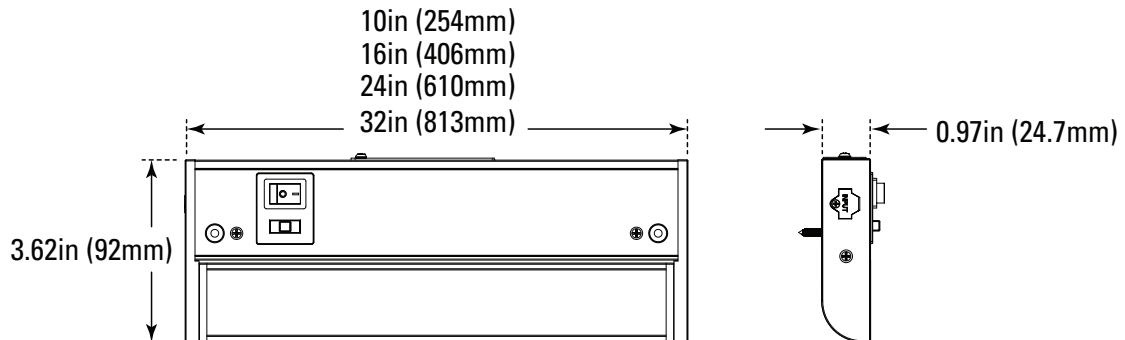

### SAMPLE NUMBER FXUC7/10FR/9CCT5

FAMILY	SERIES	WATTAGE	LENGTH/ LENS	CRI	COLOR TEMP
FX Fixture	UC Under Cabinet	7 7 Watt	10FR 10" Frosted	9 CRI>90	CCT5 5CCT (27/30/35/40/50K)

**ORDERING**

Watts (W)	Ordering Code	Description	CCT (K)	Lumens (Lm)	Size	Equivalent Wattage	Dimmable
7	<b>9770</b>	FXUC7/10FR/9CCT5	5CCT (27/30/35/40/50K)	385	10"	40	Yes
11	<b>9771</b>	FXUC11/16FR/9CCT5	5CCT (27/30/35/40/50K)	620	16"	60	Yes
15	<b>9772</b>	FXUC15/24FR/9CCT5	5CCT (27/30/35/40/50K)	925	24"	100	Yes
16.5	<b>9773</b>	FXUC16.5/32FR/9CCT5	5CCT (27/30/35/40/50K)	1,050	32"	100	Yes

**ACCESSORIES (Ordered Separately)**

**Quick Connector**

**P10670 QC-FXUC-6in**  
(6" Quick connection)

**P10671 QC-FXUC-12in**  
(12" Quick connection)

**Power Cable**

**P10672 PWC-FXUC-6ft**  
(6' Power Cable)

**DIMENSIONS**

- 7W (10-inch)** 0.79-lbs
- 11W (16-inch)** 1.15-lbs
- 15W (24-inch)** 1.15-lbs
- 16.5W (32-inch)** 2.12-lbs

PHOTOMETRICS

7W (10-inch)

	Illuminance at a Distance	
	Center Beam fc	Beam Width
0.33R	1,490 fc	0.96 ft 1.00 ft
0.67R	361 fc	1.94 ft 2.03 ft
1.00R	162 fc	2.90 ft 3.02 ft
1.33R	91.7 fc	3.86 ft 4.02 ft
1.67R	58.2 fc	4.85 ft 5.05 ft
2.00R	40.6 fc	5.80 ft 6.05 ft