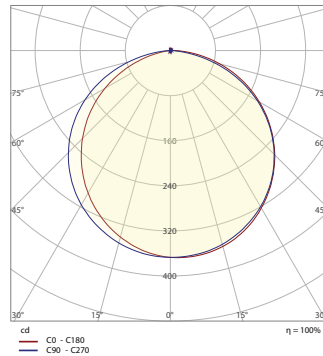

**DIMENSIONS**

- 7W (10-inch)** 0.79-lbs
- 11W (16-inch)** 1.15-lbs
- 15W (24-inch)** 1.15-lbs
- 16.5W (32-inch)** 2.12-lbs

PHOTOMETRICS

7W (10-inch)

	Illuminance at a Distance	
	Center Beam fc	Beam Width
0.33R	1,490 fc	0.96 ft 1.00 ft
0.67R	361 fc	1.94 ft 2.03 ft
1.00R	162 fc	2.90 ft 3.02 ft
1.33R	91.7 fc	3.86 ft 4.02 ft
1.67R	58.2 fc	4.85 ft 5.05 ft
2.00R	40.6 fc	5.80 ft 6.05 ft

■ Vert. Spread: 110.9°  
■ Horiz. Spread: 113.0°

11W (16-inch)

	Illuminance at a Distance	
	Center Beam fc	Beam Width
0.33R	2,113 fc	0.96 ft 1.03 ft
0.67R	513 fc	1.94 ft 2.09 ft
1.00R	230 fc	2.90 ft 3.12 ft
1.33R	130 fc	3.86 ft 4.15 ft
1.67R	82.5 fc	4.84 ft 5.21 ft
2.00R	57.5 fc	5.80 ft 6.24 ft

■ Vert. Spread: 110.8°  
■ Horiz. Spread: 114.7°

15W (24-inch)

	Illuminance at a Distance	
	Center Beam fc	Beam Width
0.33R	3,370 fc	0.97 ft 1.09 ft
0.67R	817 fc	1.97 ft 2.22 ft
1.00R	367 fc	2.93 ft 3.31 ft
1.33R	207 fc	3.90 ft 4.40 ft
1.67R	132 fc	4.90 ft 5.53 ft
2.00R	91.7 fc	5.87 ft 6.62 ft

■ Vert. Spread: 111.4°  
■ Horiz. Spread: 117.7°

16.5W (32-inch)

	Illuminance at a Distance	
	Center Beam fc	Beam Width
0.33R	3,678 fc	0.95 ft 1.18 ft
0.67R	892 fc	1.94 ft 2.40 ft
1.00R	401 fc	2.89 ft 3.58 ft
1.33R	226 fc	3.84 ft 4.77 ft
1.67R	144 fc	4.83 ft 5.99 ft
2.00R	100 fc	5.78 ft 7.17 ft