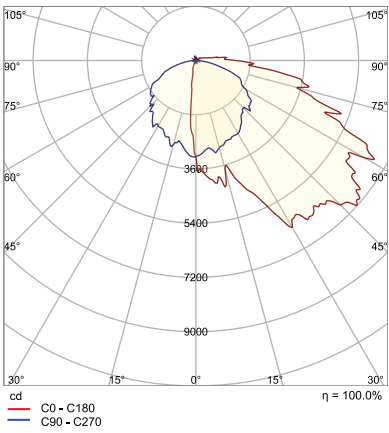

COMPACT TRADITIONAL WALL PACK

WALL & AREA LUMINAIRES

PHOTOMETRICS

60 S/Wattage

BUG rating B1 U3 G3

100 S/Wattage

BUG rating B1 U3 G5