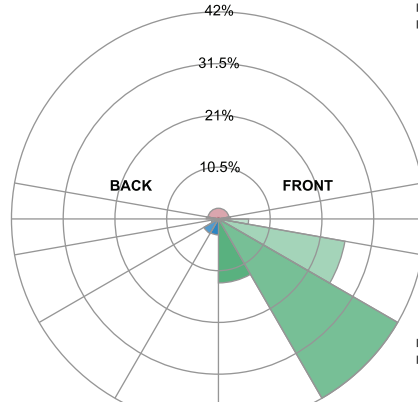

7336 BAEM4-60BC/MV-A
(4W CEC Compliant LED Emergency Driver for 60-Watt #7529,9672,9674)

DIMENSIONS

60SW

9.26-lbs

100SW

9.48-lbs

PACKAGE

	Master Carton (pc)	Dimensions (in)	Weight (lb)
60W	2	18.30"x18.30"x12.20"	23.26
100W	2	18.30"x18.30"x12.20"	23.26

COMPACT TRADITIONAL WALL PACK

WALL & AREA LUMINAIRES

PHOTOMETRICS

60 S/Wattage

BUG rating B1 U3 G3

100 S/Wattage

BUG rating B1 U3 G5