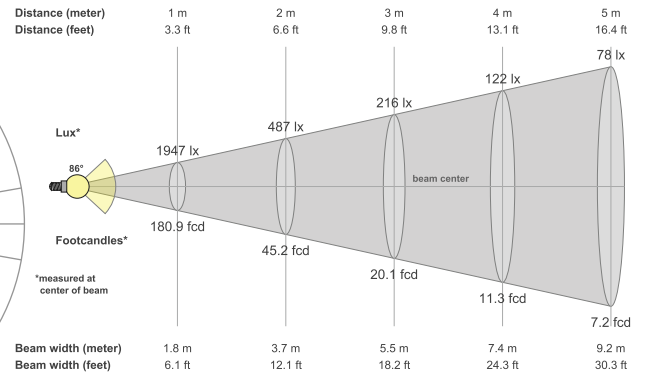

COMPACT TRADITIONAL WALL PACK

WALL & AREA LUMINAIRES

PHOTOMETRICS

60 S/Wattage

BUG rating B1 U3 G3

100 S/Wattage

BUG rating B1 U3 G5