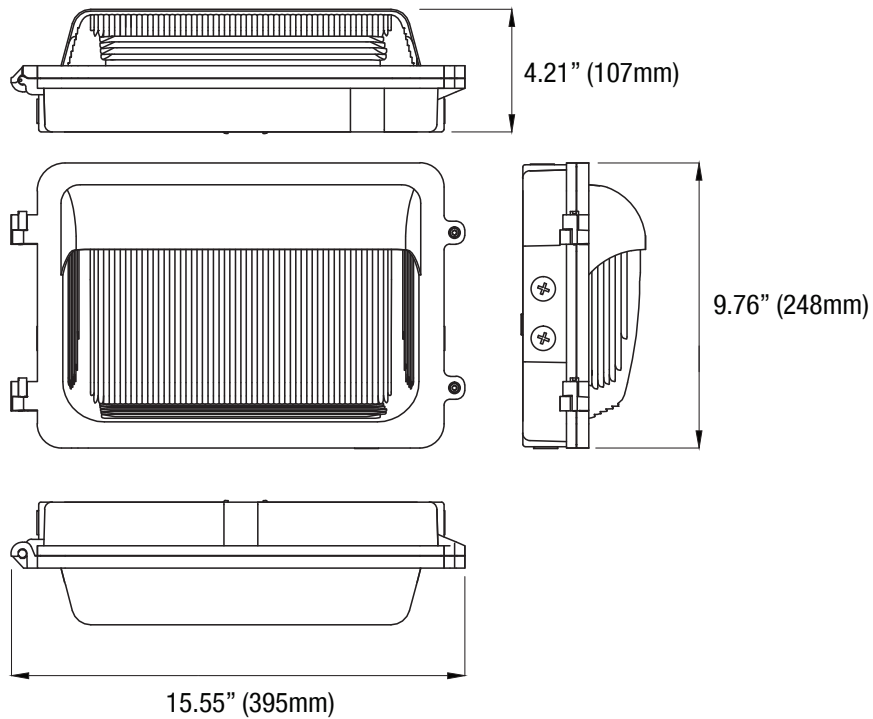

7336 BAEM4-60BC/MV-A
(4W CEC Compliant LED Emergency Driver for 60-Watt #7529,9672,9674)

DIMENSIONS

60SW

9.26-lbs

100SW

9.48-lbs

PACKAGE

	Master Carton (pc)	Dimensions (in)	Weight (lb)
60W	2	18.30"x18.30"x12.20"	23.26
100W	2	18.30"x18.30"x12.20"	23.26