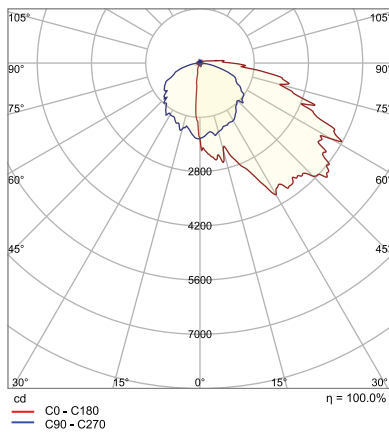

COMPACT TRADITIONAL WALL PACK

WALL & AREA LUMINAIRES

PHOTOMETRICS

60 S/Wattage