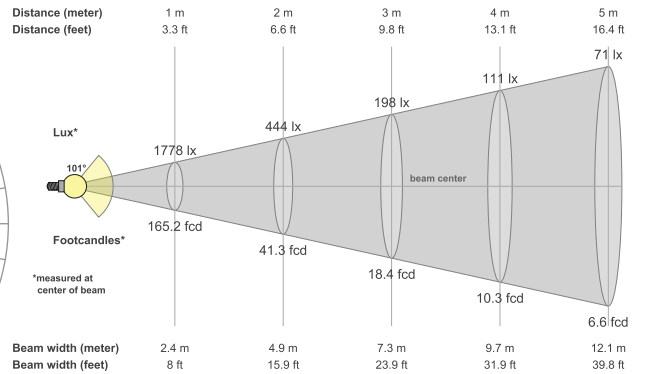

BUG rating B1 U3 G3

TRADITIONAL WALL PACK CCT3

WALL & AREA LUMINAIRES

PHOTOMETRICS

38 Watt

BUG rating B1 U4 G4

60 Watt

BUG rating B1 U5 G5