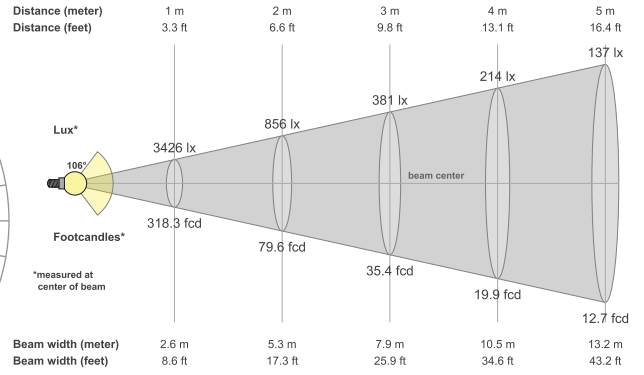

38W
6.79-lbs

60W
6.86-lbs

60SW
6.86-lbs

80W
8.07-lbs

100SW
9.26-lbs

PACKAGE

	Master Carton (pc)	Dimensions (in)	Weight (lb)
28W	1	10.80"x10.80"x10.80"	6.69
38W	1	14.80"x10.60"x8.90"	8.07
60W	1	14.80"x10.60"x8.90"	8.08
80W	1	14.80"x10.60"x8.90"	8.73
60SW	1	14.80"x10.60"x8.90"	8.45
100SW	1	14.80"x10.60"x8.90"	9.91

TRADITIONAL WALL PACK CCT3

WALL & AREA LUMINAIRES

PHOTOMETRICS

60 S/Wattage

BUG rating B1 U5 G5

100 S/Wattage

BUG rating B2 U4 G5

28 Watt