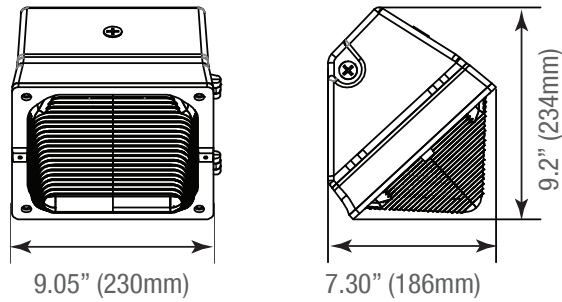

**Replacement Plastic Lens**

P10003 LENS-TWP-PC-MEDIUM
(Plastic Lens Gasket for 38-100W, CCT3, Size: 14.30"x9.20")

**Shield**

P10402 CVR-TWP-SMALL/BZ
(Shield cover- small 28W Bronze
Size: 9.05"x9.20")

P10403 CVR-TWP-MEDIUM/BZ
(Shield cover- medium 38-100W Bronze
Size: 14.30"x9.20")

**Surge Protection**

P10389 SPD-L-10KV-277
(Surge Protection 10KV 120-277V)

P10390 SPD-L-20KV-277
(Surge Protection 20KV 120-277V)

P10391 SPD-L-20KV-480
(Surge Protection 20KV 347-480V)

DIMENSIONS

28W
5.51-lbs

38W
6.79-lbs

60W
6.86-lbs

60SW
6.86-lbs

80W
8.07-lbs

100SW
9.26-lbs

PACKAGE

	Master Carton (pc)	Dimensions (in)	Weight (lb)
28W	1	10.80"x10.80"x10.80"	6.69
38W	1	14.80"x10.60"x8.90"	8.07
60W	1	14.80"x10.60"x8.90"	8.08
80W	1	14.80"x10.60"x8.90"	8.73
60SW	1	14.80"x10.60"x8.90"	8.45
100SW	1	14.80"x10.60"x8.90"	9.91