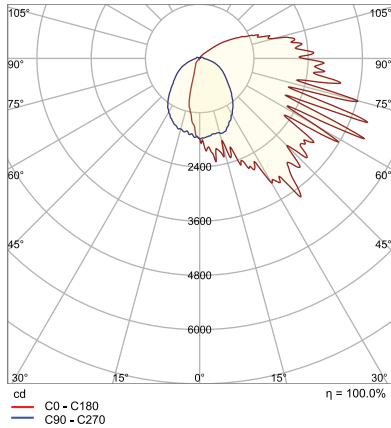

BUG rating B1 U3 G3

TRADITIONAL WALL PACK CCT3

WALL & AREA LUMINAIRES

PHOTOMETRICS

38 Watt

BUG rating B1 U4 G4

60 Watt

BUG rating B1 U5 G5