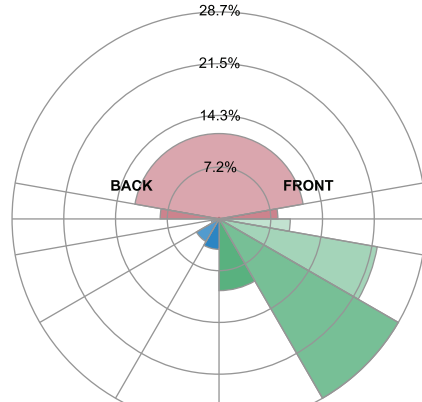

38W
6.79-lbs

60W
6.86-lbs

60SW
6.86-lbs

80W
8.07-lbs

100SW
9.26-lbs

PACKAGE

	Master Carton (pc)	Dimensions (in)	Weight (lb)
28W	1	10.80"x10.80"x10.80"	6.69
38W	1	14.80"x10.60"x8.90"	8.07
60W	1	14.80"x10.60"x8.90"	8.08
80W	1	14.80"x10.60"x8.90"	8.73
60SW	1	14.80"x10.60"x8.90"	8.45
100SW	1	14.80"x10.60"x8.90"	9.91

TRADITIONAL WALL PACK CCT3

WALL & AREA LUMINAIRES

PHOTOMETRICS

60 S/Wattage

BUG rating B1 U5 G5

100 S/Wattage

BUG rating B2 U4 G5

28 Watt