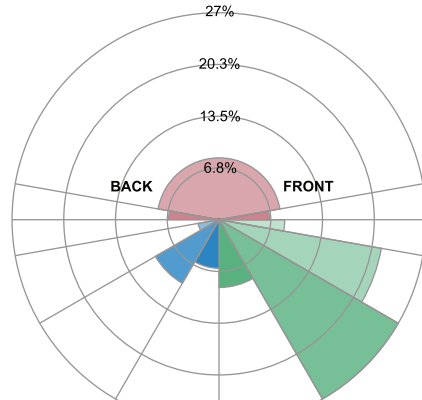

BUG rating B1 U3 G3