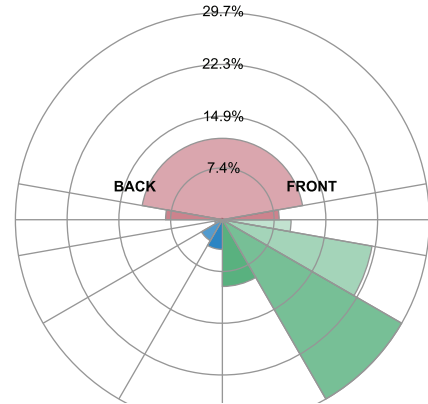

BUG rating B1 U3 G3

TRADITIONAL WALL PACK CCT3

WALL & AREA LUMINAIRES

PHOTOMETRICS

38 Watt

BUG rating B1 U4 G4

60 Watt

BUG rating B1 U5 G5