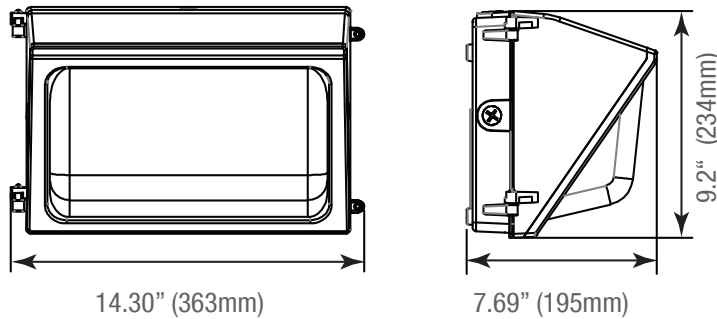

**Surge Protection**

P10389 SPD-L-10KV-277
(Surge Protection 10KV 120-277V)

P10390 SPD-L-20KV-277
(Surge Protection 20KV 120-277V)

P10391 SPD-L-20KV-480
(Surge Protection 20KV 347-480V)

DIMENSIONS

28W
5.51-lbs

38W
6.79-lbs

60W
6.86-lbs

60SW
6.86-lbs

80W
8.07-lbs

100SW
9.26-lbs

PACKAGE

	Master Carton (pc)	Dimensions (in)	Weight (lb)
28W	1	10.80"x10.80"x10.80"	6.69
38W	1	14.80"x10.60"x8.90"	8.07
60W	1	14.80"x10.60"x8.90"	8.08
80W	1	14.80"x10.60"x8.90"	8.73
60SW	1	14.80"x10.60"x8.90"	8.45
100SW	1	14.80"x10.60"x8.90"	9.91