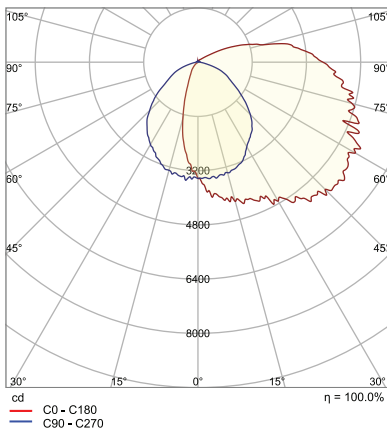

TRADITIONAL WALL PACK CCT3

WALL & AREA LUMINAIRES

PHOTOMETRICS

60 S/Wattage

BUG rating B1 U5 G5

100 S/Wattage

BUG rating B2 U4 G5

28 Watt