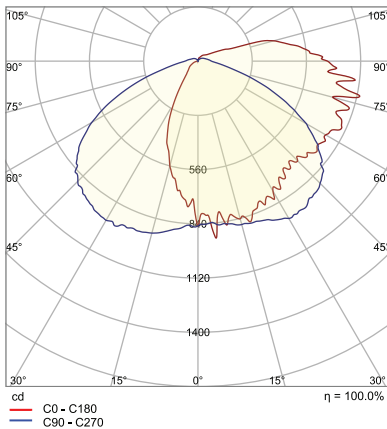

TRADITIONAL WALL PACK CCT3

WALL & AREA LUMINAIRES

PHOTOMETRICS

60 S/Wattage

BUG rating B1 U5 G5

100 S/Wattage

BUG rating B2 U4 G5

28 Watt