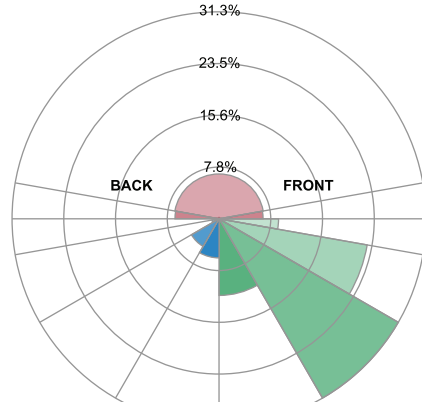

TRADITIONAL WALL PACK CCT3

WALL & AREA LUMINAIRES

PHOTOMETRICS

60 S/Wattage

BUG rating B1 U5 G5

100 S/Wattage

BUG rating B2 U4 G5

28 Watt