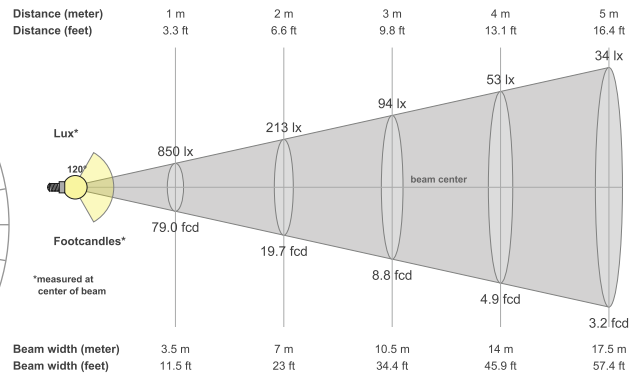

BUG rating B1 U3 G3