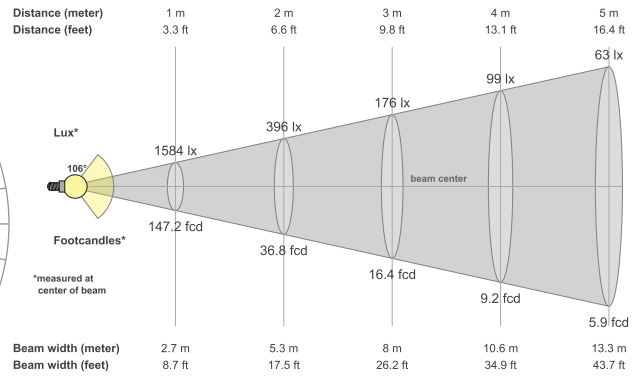

38W
6.79-lbs

60W
6.86-lbs

60SW
6.86-lbs

80W
8.07-lbs

100SW
9.26-lbs

PACKAGE

	Master Carton (pc)	Dimensions (in)	Weight (lb)
28W	1	10.80"x10.80"x10.80"	6.69
38W	1	14.80"x10.60"x8.90"	8.07
60W	1	14.80"x10.60"x8.90"	8.08
80W	1	14.80"x10.60"x8.90"	8.73
60SW	1	14.80"x10.60"x8.90"	8.45
100SW	1	14.80"x10.60"x8.90"	9.91

TRADITIONAL WALL PACK CCT3

WALL & AREA LUMINAIRES

PHOTOMETRICS

60 S/Wattage

BUG rating B1 U5 G5

100 S/Wattage

BUG rating B2 U4 G5

28 Watt