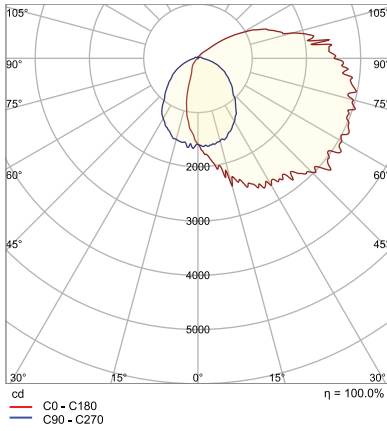

TRADITIONAL WALL PACK CCT3

WALL & AREA LUMINAIRES

PHOTOMETRICS

60 S/Wattage