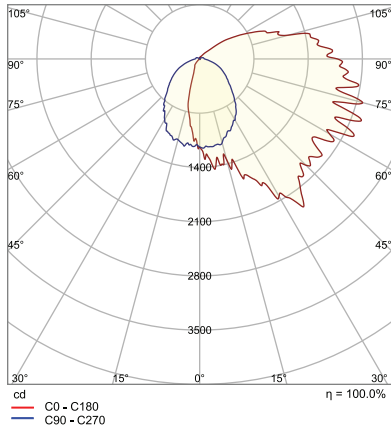

BUG rating B1 U3 G3

TRADITIONAL WALL PACK CCT3

WALL & AREA LUMINAIRES

PHOTOMETRICS

38 Watt

BUG rating B1 U4 G4

60 Watt

BUG rating B1 U5 G5