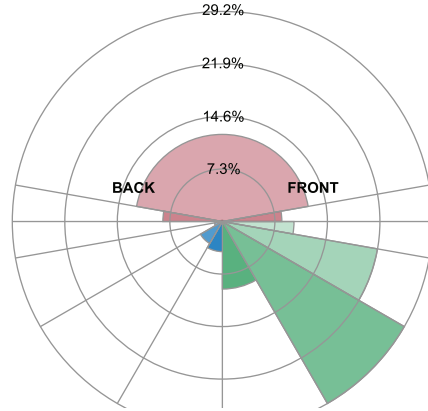

BUG rating B1 U3 G3

TRADITIONAL WALL PACK CCT3

WALL & AREA LUMINAIRES

PHOTOMETRICS

38 Watt

BUG rating B1 U4 G4

60 Watt

BUG rating B1 U5 G5