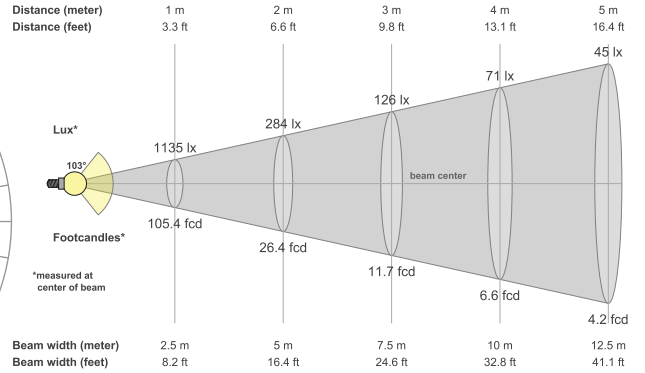

BUG rating B1 U3 G3

TRADITIONAL WALL PACK CCT3

WALL & AREA LUMINAIRES

PHOTOMETRICS

38 Watt

BUG rating B1 U4 G4

60 Watt

BUG rating B1 U5 G5