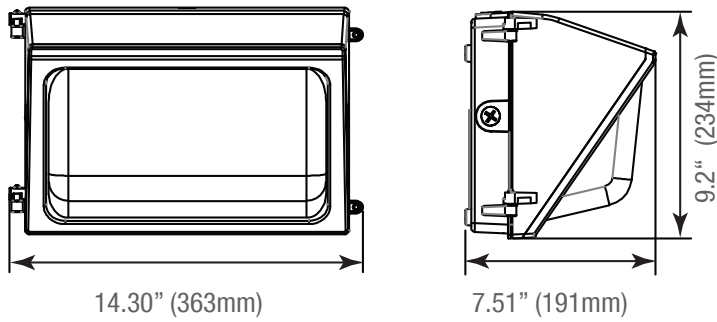

**Replacement Plastic Lens**

P10003 LENS-TWP-PC-MEDIUM
(Plastic Lens Gasket for 38-100W, CCT3, Size: 14.30"x9.20")

**Shield**

P10402 CVR-TWP-SMALL/BZ
(Shield cover- small 28W Bronze
Size: 9.05"x9.20")

P10403 CVR-TWP-MEDIUM/BZ
(Shield cover- medium 38-100W Bronze
Size: 14.30"x9.20")

**Surge Protection**

P10389 SPD-L-10KV-277
(Surge Protection 10KV 120-277V)

P10390 SPD-L-20KV-277
(Surge Protection 20KV 120-277V)

P10391 SPD-L-20KV-480
(Surge Protection 20KV 347-480V)

DIMENSIONS

28W
5.51-lbs

38W
6.79-lbs

60W
6.86-lbs

60SW
6.86-lbs

80W
8.07-lbs

100SW
9.26-lbs

PACKAGE

	Master Carton (pc)	Dimensions (in)	Weight (lb)
28W	1	10.80"x10.80"x10.80"	6.69
38W	1	14.80"x10.60"x8.90"	8.07
60W	1	14.80"x10.60"x8.90"	8.08
80W	1	14.80"x10.60"x8.90"	8.73
60SW	1	14.80"x10.60"x8.90"	8.45
100SW	1	14.80"x10.60"x8.90"	9.91