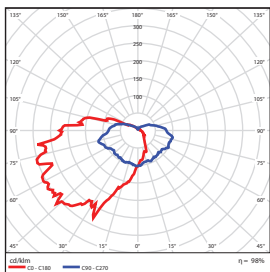

WALL & SECURITY LUMINAIRES

ORDERING

Watts (W)	Ordering Code	Description	CCT (K)	Lumens (Lm)	Equiv. Wattage (W)	Color	IP65 Rated
20	7773	LED-FXSECW20/40K/MV	4000K	1,622	100	Black	•

DIMENSIONS

20W (SECW)
1.30-lbs

PHOTOMETRICS CHART

20 Watt

Center Beam Ft.	Beam Width
2.5R	23.7 fc 4.8 ft 10.4 ft
5.0R	5.92 fc 9.7 ft 20.8 ft
7.5R	2.63 fc 14.5 ft 31.1 ft
10.0R	1.48 fc 19.3 ft 41.5 ft
12.5R	0.95 fc 24.2 ft 51.9 ft
15.0R	0.66 fc 29.0 ft 62.3 ft

Vert. Spread: 88.1°
Horiz. Spread: 128.5°

PACKAGE

Case Qty 10 pcs