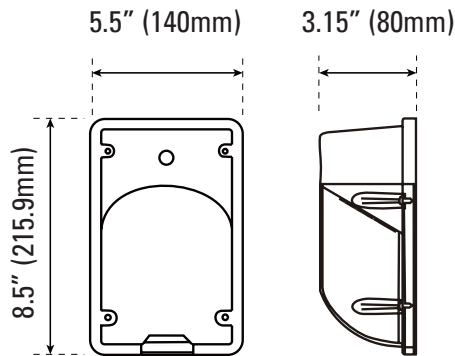

WALL & SECURITY LUMINAIRES

ORDERING

Watts (W)	Ordering Code	Description	CCT (K)	Lumens (Lm)	Equiv. Wattage (W)	Color	IP65 Rated
20	7773	LED-FXSECW20/40K/MV	4000K	1,622	100	Black	•

DIMENSIONS

20W (SECW)
1.30-lbs

PHOTOMETRICS CHART

20 Watt

Center Beam Ft.	Beam Width
2.5R	23.7 fc 4.8 ft 10.4 ft
5.0R	5.92 fc 9.7 ft 20.8 ft
7.5R	2.63 fc 14.5 ft 31.1 ft
10.0R	1.48 fc 19.3 ft 41.5 ft
12.5R	0.95 fc 24.2 ft 51.9 ft
15.0R	0.66 fc 29.0 ft 62.3 ft