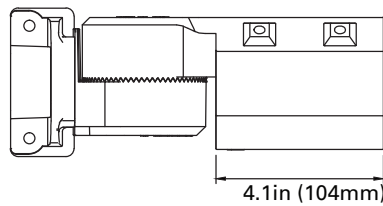

Slip Fitter

P10455 MT-AL/SF/BZ

P10460 MT-AL/SF/WH

P10470 MT-AL/SF/BK