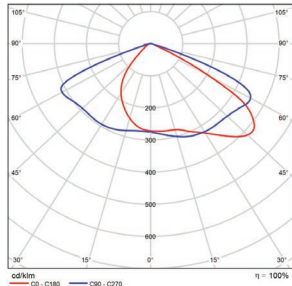

Slip Fitter

P10455 MT-AL/SF/BZ

P10460 MT-AL/SF/WH

P10470 MT-AL/SF/BK

PHOTOMETRICS CHART

75 Watt - Type 3
DLC Premium

Illuminance at a Distance		
Center Beam fc	Beam Width	
2.5R	453 fc	4.7 ft 8.8 ft
5.0R	113 fc	9.3 ft 17.6 ft
7.5R	50.4 fc	14.0 ft 26.4 ft
10.0R	28.3 fc	18.7 ft 35.2 ft
12.5R	18.1 fc	23.3 ft 44.0 ft
15.0R	12.6 fc	28.0 ft 52.8 ft

■ Vert. Spread: 86.0°
■ Horiz. Spread: 120.8°

75 Watt - Type 4
DLC Premium

Illuminance at a Distance		
Center Beam fc	Beam Width	
2.5R	437 fc	6.7 ft 8.3 ft
5.0R	109 fc	13.3 ft 16.5 ft
7.5R	48.6 fc	20.0 ft 24.8 ft
10.0R	27.3 fc	26.7 ft 33.0 ft
12.5R	17.5 fc	33.4 ft 41.3 ft
15.0R	12.1 fc	40.0 ft 49.5 ft