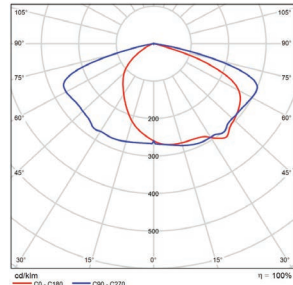

■ Vert. Spread: 106.3°
■ Horiz. Spread: 117.6°

75 Watt - Type 5
DLC Premium

Illuminance at a Distance		
Center Beam fc	Beam Width	
2.5R	523 fc	11.3 ft 11.1 ft
5.0R	131 fc	22.6 ft 22.1 ft
7.5R	58.1 fc	33.9 ft 33.2 ft
10.0R	32.7 fc	45.2 ft 44.2 ft
12.5R	20.9 fc	56.5 ft 55.3 ft
15.0R	14.5 fc	67.9 ft 66.3 ft

■ Vert. Spread: 132.3°
■ Horiz. Spread: 131.3°

100 Watt - Type 3
DLC Premium

Illuminance at a Distance		
Center Beam fc	Beam Width	
2.5R	607 fc	4.7 ft 8.8 ft
5.0R	152 fc	9.3 ft 17.6 ft
7.5R	67.4 fc	14.0 ft 26.4 ft
10.0R	37.9 fc	18.7 ft 35.2 ft
12.5R	24.3 fc	23.3 ft 44.0 ft
15.0R	16.9 fc	28.0 ft 52.8 ft

■ Vert. Spread: 86.0°
■ Horiz. Spread: 120.8°

100 Watt - Type 4
DLC Premium

Illuminance at a Distance		
Center Beam fc	Beam Width	
2.5R	585 fc	6.7 ft 8.3 ft
5.0R	146 fc	13.3 ft 16.5 ft
7.5R	65.0 fc	20.0 ft 24.8 ft
10.0R	36.6 fc	26.7 ft 33.0 ft
12.5R	23.4 fc	33.4 ft 41.3 ft
15.0R	16.3 fc	40.0 ft 49.5 ft