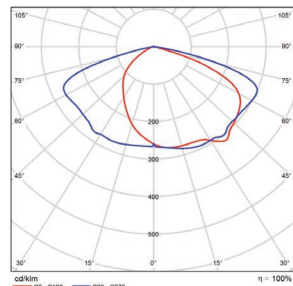

■ Vert. Spread: 106.3°
■ Horiz. Spread: 117.6°

100 Watt - Type 5
DLC Premium

Illuminance at a Distance		
Center Beam fc	Beam Width	
2.5R	690 fc	11.2 ft 11.3 ft
5.0R	172 fc	22.4 ft 22.7 ft
7.5R	76.6 fc	33.6 ft 34.0 ft
10.0R	43.1 fc	44.8 ft 45.3 ft
12.5R	27.6 fc	56.0 ft 56.6 ft
15.0R	19.2 fc	67.1 ft 68.0 ft

■ Vert. Spread: 131.9°
■ Horiz. Spread: 132.4°

150 Watt - Type 3
DLC Premium

Illuminance at a Distance		
Center Beam fc	Beam Width	
2.5R	919 fc	4.7 ft 8.8 ft
5.0R	230 fc	9.3 ft 17.6 ft
7.5R	102 fc	14.0 ft 26.4 ft
10.0R	57.4 fc	18.7 ft 35.2 ft
12.5R	36.8 fc	23.3 ft 44.0 ft
15.0R	25.5 fc	28.0 ft 52.8 ft

■ Vert. Spread: 86.0°
■ Horiz. Spread: 120.8°

150 Watt - Type 4
DLC Premium

Illuminance at a Distance		
Center Beam fc	Beam Width	
2.5R	886 fc	6.7 ft 8.3 ft
5.0R	222 fc	13.3 ft 16.5 ft
7.5R	98.4 fc	20.0 ft 24.8 ft
10.0R	55.4 fc	26.7 ft 33.0 ft
12.5R	35.4 fc	33.4 ft 41.3 ft
15.0R	24.6 fc	40.0 ft 49.5 ft