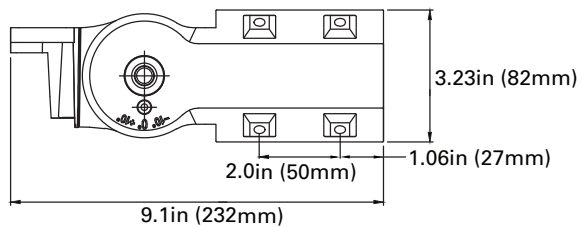

DIMENSIONS

25/42/50/75/100/150W
8.00-lbs

240/320W
15.50-lbs

MOUNTINGS (Ordered Separately)

Pole Mount 6"

P10453 MT-AL/PM6/BZ

P10458 MT-AL/PM6/WH

P10468 MT-AL/PM6/BK

Slip Fitter

P10455 MT-AL/SF/BZ

P10460 MT-AL/SF/WH

P10470 MT-AL/SF/BK

PHOTOMETRICS CHART

75 Watt - Type 3
DLC Premium

Illuminance at a Distance		
Center Beam fc	Beam Width	
2.5R	453 fc	4.7 ft 8.8 ft
5.0R	113 fc	9.3 ft 17.6 ft
7.5R	50.4 fc	14.0 ft 26.4 ft
10.0R	28.3 fc	18.7 ft 35.2 ft
12.5R	18.1 fc	23.3 ft 44.0 ft
15.0R	12.6 fc	28.0 ft 52.8 ft