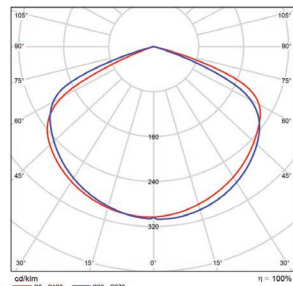

■ Vert. Spread: 106.3°
■ Horiz. Spread: 117.6°

100 Watt - Type 5
DLC Premium

Illuminance at a Distance		
Center Beam fc	Beam Width	
2.5R	690 fc	11.2 ft 11.3 ft
5.0R	172 fc	22.4 ft 22.7 ft
7.5R	76.6 fc	33.6 ft 34.0 ft
10.0R	43.1 fc	44.8 ft 45.3 ft
12.5R	27.6 fc	56.0 ft 56.6 ft
15.0R	19.2 fc	67.1 ft 68.0 ft

■ Vert. Spread: 131.9°
■ Horiz. Spread: 132.4°

150 Watt - Type 3
DLC Premium

Illuminance at a Distance		
Center Beam fc	Beam Width	
2.5R	919 fc	4.7 ft 8.8 ft
5.0R	230 fc	9.3 ft 17.6 ft
7.5R	102 fc	14.0 ft 26.4 ft
10.0R	57.4 fc	18.7 ft 35.2 ft
12.5R	36.8 fc	23.3 ft 44.0 ft
15.0R	25.5 fc	28.0 ft 52.8 ft

■ Vert. Spread: 86.0°
■ Horiz. Spread: 120.8°

150 Watt - Type 4
DLC Premium

Illuminance at a Distance		
Center Beam fc	Beam Width	
2.5R	886 fc	6.7 ft 8.3 ft
5.0R	222 fc	13.3 ft 16.5 ft
7.5R	98.4 fc	20.0 ft 24.8 ft
10.0R	55.4 fc	26.7 ft 33.0 ft
12.5R	35.4 fc	33.4 ft 41.3 ft
15.0R	24.6 fc	40.0 ft 49.5 ft

■ Vert. Spread: 106.3°
■ Horiz. Spread: 117.6°

150 Watt - Type 5
DLC Premium

Illuminance at a Distance		
Center Beam fc	Beam Width	
2.5R	1,000 fc	11.2 ft 11.3 ft
5.0R	250 fc	22.4 ft 22.7 ft
7.5R	111 fc	33.6 ft 34.0 ft
10.0R	62.5 fc	44.8 ft 45.3 ft
12.5R	40.0 fc	56.0 ft 56.6 ft
15.0R	27.8 fc	67.1 ft 68.0 ft