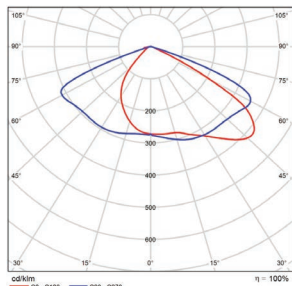

150 Watt - Type 3
DLC Premium

Illuminance at a Distance		
Center Beam fc	Beam Width	
2.5R	919 fc	4.7 ft 8.8 ft
5.0R	230 fc	9.3 ft 17.6 ft
7.5R	102 fc	14.0 ft 26.4 ft
10.0R	57.4 fc	18.7 ft 35.2 ft
12.5R	36.8 fc	23.3 ft 44.0 ft
15.0R	25.5 fc	28.0 ft 52.8 ft

■ Vert. Spread: 86.0°
■ Horiz. Spread: 120.8°