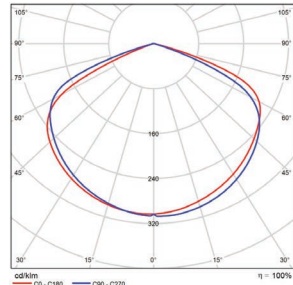

■ Vert. Spread: 132.3°
■ Horiz. Spread: 131.3°

100 Watt - Type 3
DLC Premium

Illuminance at a Distance		
Center Beam fc	Beam Width	
2.5R	607 fc	4.7 ft 8.8 ft
5.0R	152 fc	9.3 ft 17.6 ft
7.5R	67.4 fc	14.0 ft 26.4 ft
10.0R	37.9 fc	18.7 ft 35.2 ft
12.5R	24.3 fc	23.3 ft 44.0 ft
15.0R	16.9 fc	28.0 ft 52.8 ft

■ Vert. Spread: 86.0°
■ Horiz. Spread: 120.8°

100 Watt - Type 4
DLC Premium

Illuminance at a Distance		
Center Beam fc	Beam Width	
2.5R	585 fc	6.7 ft 8.3 ft
5.0R	146 fc	13.3 ft 16.5 ft
7.5R	65.0 fc	20.0 ft 24.8 ft
10.0R	36.6 fc	26.7 ft 33.0 ft
12.5R	23.4 fc	33.4 ft 41.3 ft
15.0R	16.3 fc	40.0 ft 49.5 ft

■ Vert. Spread: 106.3°
■ Horiz. Spread: 117.6°

100 Watt - Type 5
DLC Premium

Illuminance at a Distance		
Center Beam fc	Beam Width	
2.5R	690 fc	11.2 ft 11.3 ft
5.0R	172 fc	22.4 ft 22.7 ft
7.5R	76.6 fc	33.6 ft 34.0 ft
10.0R	43.1 fc	44.8 ft 45.3 ft
12.5R	27.6 fc	56.0 ft 56.6 ft
15.0R	19.2 fc	67.1 ft 68.0 ft