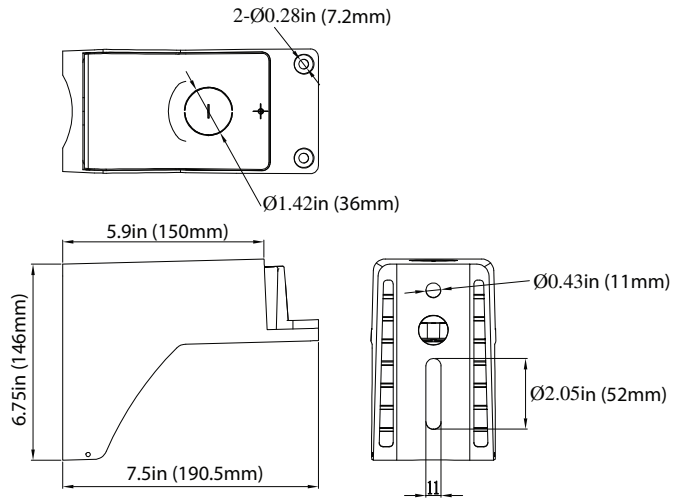

DIMENSIONS

25/42/50/75/100/150W
8.00-lbs

240/320W
15.50-lbs

MOUNTINGS (Ordered Separately)

Pole Mount 6"

P10453 MT-AL/PM6/BZ

P10458 MT-AL/PM6/WH

P10468 MT-AL/PM6/BK