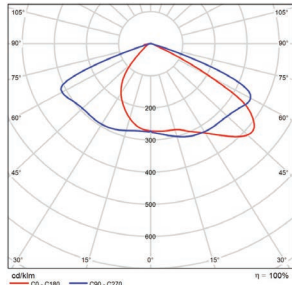

■ Vert. Spread: 86.0°
■ Horiz. Spread: 120.8°

75 Watt - Type 4
DLC Premium

Illuminance at a Distance		
Center Beam fc	Beam Width	
2.5R	437 fc	6.7 ft 8.3 ft
5.0R	109 fc	13.3 ft 16.5 ft
7.5R	48.6 fc	20.0 ft 24.8 ft
10.0R	27.3 fc	26.7 ft 33.0 ft
12.5R	17.5 fc	33.4 ft 41.3 ft
15.0R	12.1 fc	40.0 ft 49.5 ft

■ Vert. Spread: 106.3°
■ Horiz. Spread: 117.6°

75 Watt - Type 5
DLC Premium

Illuminance at a Distance		
Center Beam fc	Beam Width	
2.5R	523 fc	11.3 ft 11.1 ft
5.0R	131 fc	22.6 ft 22.1 ft
7.5R	58.1 fc	33.9 ft 33.2 ft
10.0R	32.7 fc	45.2 ft 44.2 ft
12.5R	20.9 fc	56.5 ft 55.3 ft
15.0R	14.5 fc	67.9 ft 66.3 ft

■ Vert. Spread: 132.3°
■ Horiz. Spread: 131.3°

100 Watt - Type 3
DLC Premium

Illuminance at a Distance		
Center Beam fc	Beam Width	
2.5R	607 fc	4.7 ft 8.8 ft
5.0R	152 fc	9.3 ft 17.6 ft
7.5R	67.4 fc	14.0 ft 26.4 ft
10.0R	37.9 fc	18.7 ft 35.2 ft
12.5R	24.3 fc	23.3 ft 44.0 ft
15.0R	16.9 fc	28.0 ft 52.8 ft