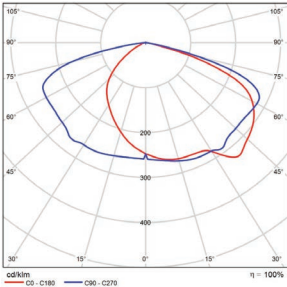

■ Vert. Spread: 106.3°
■ Horiz. Spread: 117.6°

150 Watt - Type 5
DLC Premium

Illuminance at a Distance		
Center Beam fc	Beam Width	
2.5R	1,000 fc	11.2 ft 11.3 ft
5.0R	250 fc	22.4 ft 22.7 ft
7.5R	111 fc	33.6 ft 34.0 ft
10.0R	62.5 fc	44.8 ft 45.3 ft
12.5R	40.0 fc	56.0 ft 56.6 ft
15.0R	27.8 fc	67.1 ft 68.0 ft

■ Vert. Spread: 131.9°
■ Horiz. Spread: 132.4°

PHOTOMETRICS CHART

240 Watt - Type 3
DLC Premium

Center Beam fc	Beam Width	
2.5R	1,407 fc	4.2 ft 8.3 ft
5.0R	352 fc	8.3 ft 16.7 ft
7.5R	156 fc	12.5 ft 25.0 ft
10.0R	87.9 fc	16.6 ft 33.3 ft
12.5R	56.3 fc	20.8 ft 41.7 ft
15.0R	39.1 fc	24.9 ft 50.0 ft

■ Vert. Spread: 79.4°
■ Horiz. Spread: 118.1°

240 Watt - Type 4
DLC Premium

Center Beam fc	Beam Width	
2.5R	1,340 fc	6.2 ft 8.9 ft
5.0R	335 fc	12.3 ft 17.9 ft
7.5R	149 fc	18.5 ft 26.8 ft
10.0R	83.7 fc	24.7 ft 35.7 ft
12.5R	53.6 fc	30.9 ft 44.6 ft
15.0R	37.2 fc	37.0 ft 53.6 ft