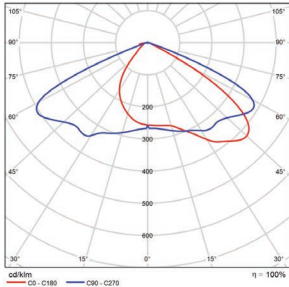

■ Vert. Spread: 86.0°
■ Horiz. Spread: 120.8°

150 Watt - Type 4
DLC Premium

Illuminance at a Distance		
Center Beam fc	Beam Width	
2.5R	886 fc	6.7 ft 8.3 ft
5.0R	222 fc	13.3 ft 16.5 ft
7.5R	98.4 fc	20.0 ft 24.8 ft
10.0R	55.4 fc	26.7 ft 33.0 ft
12.5R	35.4 fc	33.4 ft 41.3 ft
15.0R	24.6 fc	40.0 ft 49.5 ft

■ Vert. Spread: 106.3°
■ Horiz. Spread: 117.6°

150 Watt - Type 5
DLC Premium

Illuminance at a Distance		
Center Beam fc	Beam Width	
2.5R	1,000 fc	11.2 ft 11.3 ft
5.0R	250 fc	22.4 ft 22.7 ft
7.5R	111 fc	33.6 ft 34.0 ft
10.0R	62.5 fc	44.8 ft 45.3 ft
12.5R	40.0 fc	56.0 ft 56.6 ft
15.0R	27.8 fc	67.1 ft 68.0 ft

■ Vert. Spread: 131.9°
■ Horiz. Spread: 132.4°

PHOTOMETRICS CHART

240 Watt - Type 3
DLC Premium

Center Beam fc	Beam Width	
2.5R	1,407 fc	4.2 ft 8.3 ft
5.0R	352 fc	8.3 ft 16.7 ft
7.5R	156 fc	12.5 ft 25.0 ft
10.0R	87.9 fc	16.6 ft 33.3 ft
12.5R	56.3 fc	20.8 ft 41.7 ft
15.0R	39.1 fc	24.9 ft 50.0 ft