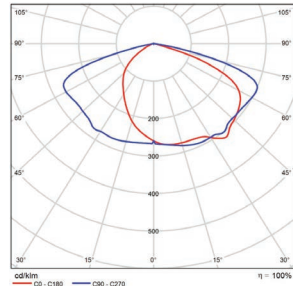

Slip Fitter

P10455 MT-AL/SF/BZ

P10460 MT-AL/SF/WH

P10470 MT-AL/SF/BK

PHOTOMETRICS CHART

75 Watt - Type 3
DLC Premium

Illuminance at a Distance		
Center Beam fc	Beam Width	
2.5R	453 fc	4.7 ft 8.8 ft
5.0R	113 fc	9.3 ft 17.6 ft
7.5R	50.4 fc	14.0 ft 26.4 ft
10.0R	28.3 fc	18.7 ft 35.2 ft
12.5R	18.1 fc	23.3 ft 44.0 ft
15.0R	12.6 fc	28.0 ft 52.8 ft

■ Vert. Spread: 86.0°
■ Horiz. Spread: 120.8°

75 Watt - Type 4
DLC Premium

Illuminance at a Distance		
Center Beam fc	Beam Width	
2.5R	437 fc	6.7 ft 8.3 ft
5.0R	109 fc	13.3 ft 16.5 ft
7.5R	48.6 fc	20.0 ft 24.8 ft
10.0R	27.3 fc	26.7 ft 33.0 ft
12.5R	17.5 fc	33.4 ft 41.3 ft
15.0R	12.1 fc	40.0 ft 49.5 ft