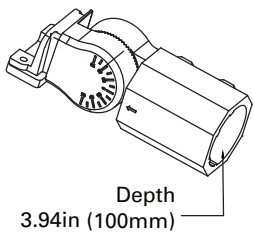

Slip Fitter

P10455 MT-AL/SF/BZ

P10460 MT-AL/SF/WH

P10470 MT-AL/SF/BK