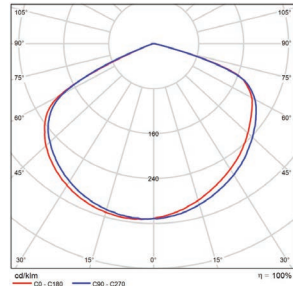

Slip Fitter

P10455 MT-AL/SF/BZ

P10460 MT-AL/SF/WH

P10470 MT-AL/SF/BK

PHOTOMETRICS CHART

75 Watt - Type 3
DLC Premium

Illuminance at a Distance		
Center Beam fc	Beam Width	
2.5R	453 fc	4.7 ft 8.8 ft
5.0R	113 fc	9.3 ft 17.6 ft
7.5R	50.4 fc	14.0 ft 26.4 ft
10.0R	28.3 fc	18.7 ft 35.2 ft
12.5R	18.1 fc	23.3 ft 44.0 ft
15.0R	12.6 fc	28.0 ft 52.8 ft

■ Vert. Spread: 86.0°
■ Horiz. Spread: 120.8°

75 Watt - Type 4
DLC Premium

Illuminance at a Distance		
Center Beam fc	Beam Width	
2.5R	437 fc	6.7 ft 8.3 ft
5.0R	109 fc	13.3 ft 16.5 ft
7.5R	48.6 fc	20.0 ft 24.8 ft
10.0R	27.3 fc	26.7 ft 33.0 ft
12.5R	17.5 fc	33.4 ft 41.3 ft
15.0R	12.1 fc	40.0 ft 49.5 ft

■ Vert. Spread: 106.3°
■ Horiz. Spread: 117.6°

75 Watt - Type 5
DLC Premium

Illuminance at a Distance		
Center Beam fc	Beam Width	
2.5R	523 fc	11.3 ft 11.1 ft
5.0R	131 fc	22.6 ft 22.1 ft
7.5R	58.1 fc	33.9 ft 33.2 ft
10.0R	32.7 fc	45.2 ft 44.2 ft
12.5R	20.9 fc	56.5 ft 55.3 ft
15.0R	14.5 fc	67.9 ft 66.3 ft