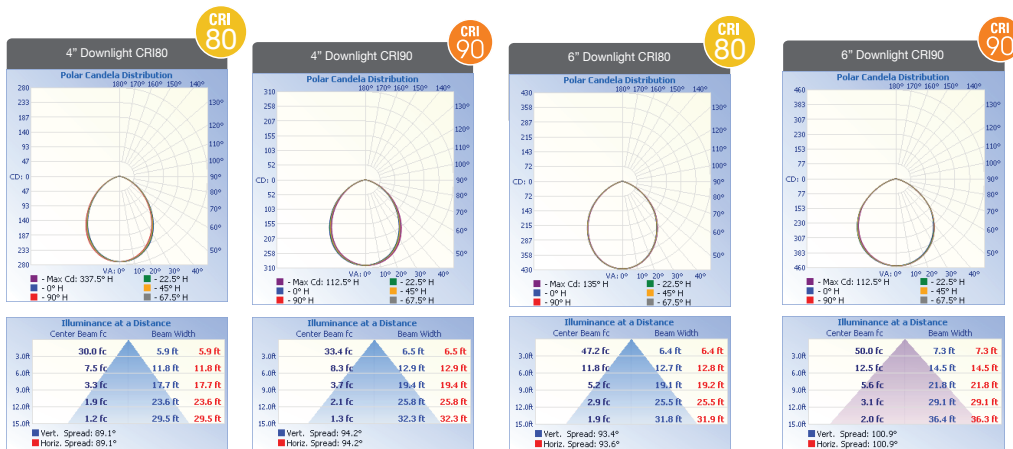

## ORDERING

Watts (W)	Ordering Code	Description	CCT (K)	Lumens (Lm)	Size	CRI	Equiv. Wattage (W)	Rated Hours/Warranty	Wet/Damp Location
9	<b>7172</b>	LED-4RL-56L40K	4000K	560	4"	80	50	35,000/3	D
9	<b>7173</b>	LED-4RL-56L50K	5000K	560	4"	80	50	35,000/3	D
9	<b>7567</b>	LED4RL-65L850	5000K	650	4"	80	60	50,000/5	W
9	<b>7580</b>	LED4RL-58L927	2700K	580	4"	90	60	50,000/5	W
9	<b>7177</b>	LED4RL-55L930	3000K	550	4"	90	60	35,000/3	D
10	<b>7519</b>	LED4RL-70L930-JA8	3000K	700	5/6"	90	65	35,000/3	W
9	<b>7198</b>	LED4RL-56L827CP (2pack)	2700K	650	4"	80	60	50,000/5	W
13	<b>7199</b>	LED6RL-88L827CP (2pack)	2700K	980	5/6"	80	90	50,000/5	W

## DIMENSIONS

**4-inch**  
0.60-lbs

**6-inch**  
0.90-lbs

## PHOTOMETRICS CHART