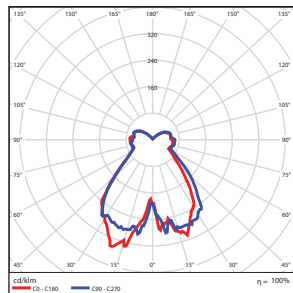

CANDELABRA/GLOBE

DECORATIVE LAMPS

ORDERING

W=Wet Location / D=Damp Location

Watts (W)	Ordering Code	Description	CCT (K)	Lumens (Lm)	Base	Equiv. Wattage (W)	Damp Location
4.5	4562	LED4.5CAB/32L/E12/827	2700K	325	E12	40	•
5	4563	LED4.5CAB/32L/E12/830	3000K	325	E12	40	•
4.5	4564	LED4.5CAB/32L/E12/850	5000K	325	E12	40	•
5	5781	LED5CAB/32L/E26/27K	2700K	325	E26	40	•
6	5814	*LED6G25/45L/27K	2700K	450	E26	40	•

*Rated Hours: 15,000

DIMENSIONS

Candelabra E12 Base
1.13-oz

Candelabra E26 Base
1.92-oz

G25 Globe
4.80-oz

*Rated Hours: 15,000

PHOTOMETRICS CHART

PACKAGE

CAB (4.5 Watt)
E12 Base

Center Beam ft.	Beam Width	
1.7R	28.3 ft	3.0 ft 3.4 ft
3.3R	7.51 ft	5.8 ft 6.6 ft
5.0R	3.27 ft	8.8 ft 10.1 ft
6.7R	1.82 ft	11.8 ft 13.5 ft
8.3R	1.19 ft	14.5 ft 16.7 ft
10.0R	0.82 ft	17.6 ft 20.1 ft

Vert. Spread: 82.7°
Horiz. Spread: 90.4°

CAB (5 Watt)
E26 Base

Center Beam ft.	Beam Width	
1.7R	27.6 ft	3.0 ft 2.8 ft
3.3R	7.31 ft	5.8 ft 5.4 ft
5.0R	3.19 ft	8.8 ft 8.2 ft
6.7R	1.77 ft	11.8 ft 11.1 ft
8.3R	1.16 ft	14.5 ft 13.7 ft
10.0R	0.80 ft	17.6 ft 16.5 ft