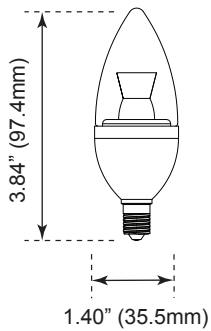

CANDELABRA/GLOBE

DECORATIVE LAMPS

ORDERING

W=Wet Location / D=Damp Location

Watts (W)	Ordering Code	Description	CCT (K)	Lumens (Lm)	Base	Equiv. Wattage (W)	Damp Location
4.5	4562	LED4.5CAB/32L/E12/827	2700K	325	E12	40	•
5	4563	LED4.5CAB/32L/E12/830	3000K	325	E12	40	•
4.5	4564	LED4.5CAB/32L/E12/850	5000K	325	E12	40	•
5	5781	LED5CAB/32L/E26/27K	2700K	325	E26	40	•
6	5814	*LED6G25/45L/27K	2700K	450	E26	40	•

*Rated Hours: 15,000

DIMENSIONS

Candelabra E12 Base
1.13-oz

Candelabra E26 Base
1.92-oz

G25 Globe
4.80-oz

*Rated Hours: 15,000

PHOTOMETRICS CHART

PACKAGE

CAB (4.5 Watt)
E12 Base

Center Beam ft.	Beam Width	
1.7R	28.3 ft	3.0 ft 3.4 ft
3.3R	7.51 ft	5.8 ft 6.6 ft
5.0R	3.27 ft	8.8 ft 10.1 ft
6.7R	1.82 ft	11.8 ft 13.5 ft
8.3R	1.19 ft	14.5 ft 16.7 ft
10.0R	0.82 ft	17.6 ft 20.1 ft

Vert. Spread: 82.7°
Horiz. Spread: 90.4°

CAB (5 Watt)
E26 Base

Center Beam ft.	Beam Width	
1.7R	27.6 ft	3.0 ft 2.8 ft
3.3R	7.31 ft	5.8 ft 5.4 ft
5.0R	3.19 ft	8.8 ft 8.2 ft
6.7R	1.77 ft	11.8 ft 11.1 ft
8.3R	1.16 ft	14.5 ft 13.7 ft
10.0R	0.80 ft	17.6 ft 16.5 ft