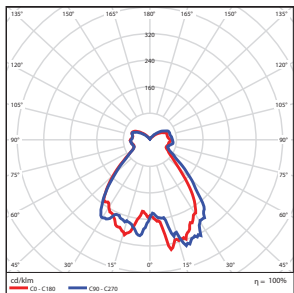

CANDELABRA/GLOBE

DECORATIVE LAMPS

ORDERING

W=Wet Location / D=Damp Location

Watts (W)	Ordering Code	Description	CCT (K)	Lumens (Lm)	Base	Equiv. Wattage (W)	Damp Location
4.5	4562	LED4.5CAB/32L/E12/827	2700K	325	E12	40	•
5	4563	LED4.5CAB/32L/E12/830	3000K	325	E12	40	•
4.5	4564	LED4.5CAB/32L/E12/850	5000K	325	E12	40	•
5	5781	LED5CAB/32L/E26/27K	2700K	325	E26	40	•
6	5814	*LED6G25/45L/27K	2700K	450	E26	40	•

*Rated Hours: 15,000

DIMENSIONS

Candelabra E12 Base
1.13-oz

Candelabra E26 Base
1.92-oz

G25 Globe
4.80-oz

*Rated Hours: 15,000

PHOTOMETRICS CHART

PACKAGE

CAB (4.5 Watt)
E12 Base

Center Beam ft.	Beam Width	
1.7R	28.3 ft	3.0 ft 3.4 ft
3.3R	7.51 ft	5.8 ft 6.6 ft
5.0R	3.27 ft	8.8 ft 10.1 ft
6.7R	1.82 ft	11.8 ft 13.5 ft
8.3R	1.19 ft	14.5 ft 16.7 ft
10.0R	0.82 ft	17.6 ft 20.1 ft

Vert. Spread: 82.7°
Horiz. Spread: 90.4°

CAB (5 Watt)
E26 Base

Center Beam ft.	Beam Width	
1.7R	27.6 ft	3.0 ft 2.8 ft
3.3R	7.31 ft	5.8 ft 5.4 ft
5.0R	3.19 ft	8.8 ft 8.2 ft
6.7R	1.77 ft	11.8 ft 11.1 ft
8.3R	1.16 ft	14.5 ft 13.7 ft
10.0R	0.80 ft	17.6 ft 16.5 ft