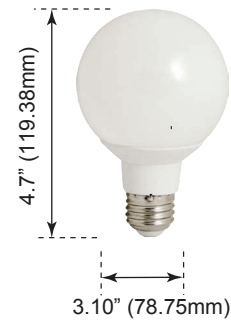

CANDELABRA/GLOBE

DECORATIVE LAMPS

ORDERING

W=Wet Location / D=Damp Location

Watts (W)	Ordering Code	Description	CCT (K)	Lumens (Lm)	Base	Equiv. Wattage (W)	Damp Location
4.5	4562	LED4.5CAB/32L/E12/827	2700K	325	E12	40	•
5	4563	LED4.5CAB/32L/E12/830	3000K	325	E12	40	•
4.5	4564	LED4.5CAB/32L/E12/850	5000K	325	E12	40	•
5	5781	LED5CAB/32L/E26/27K	2700K	325	E26	40	•
6	5814	*LED6G25/45L/27K	2700K	450	E26	40	•

*Rated Hours: 15,000

DIMENSIONS

Candelabra E12 Base
1.13-oz

Candelabra E26 Base
1.92-oz

G25 Globe
4.80-oz

*Rated Hours: 15,000

PHOTOMETRICS CHART

PACKAGE

CAB (4.5 Watt)
E12 Base

Center Beam ft.	Beam Width	
1.7R	28.3 ft	3.0 ft 3.4 ft
3.3R	7.51 ft	5.8 ft 6.6 ft
5.0R	3.27 ft	8.8 ft 10.1 ft
6.7R	1.82 ft	11.8 ft 13.5 ft
8.3R	1.19 ft	14.5 ft 16.7 ft
10.0R	0.82 ft	17.6 ft 20.1 ft

Vert. Spread: 82.7°
Horiz. Spread: 90.4°

CAB (5 Watt)
E26 Base

Center Beam ft.	Beam Width	
1.7R	27.6 ft	3.0 ft 2.8 ft
3.3R	7.31 ft	5.8 ft 5.4 ft
5.0R	3.19 ft	8.8 ft 8.2 ft
6.7R	1.77 ft	11.8 ft 11.1 ft
8.3R	1.16 ft	14.5 ft 13.7 ft
10.0R	0.80 ft	17.6 ft 16.5 ft