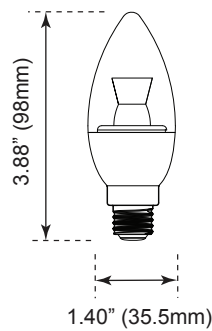

CANDELABRA/GLOBE

DECORATIVE LAMPS

ORDERING

W=Wet Location / D=Damp Location

Watts (W)	Ordering Code	Description	CCT (K)	Lumens (Lm)	Base	Equiv. Wattage (W)	Damp Location
4.5	4562	LED4.5CAB/32L/E12/827	2700K	325	E12	40	•
5	4563	LED4.5CAB/32L/E12/830	3000K	325	E12	40	•
4.5	4564	LED4.5CAB/32L/E12/850	5000K	325	E12	40	•
5	5781	LED5CAB/32L/E26/27K	2700K	325	E26	40	•
6	5814	*LED6G25/45L/27K	2700K	450	E26	40	•

*Rated Hours: 15,000

DIMENSIONS

Candelabra E12 Base
1.13-oz

Candelabra E26 Base
1.92-oz

G25 Globe
4.80-oz

*Rated Hours: 15,000

PHOTOMETRICS CHART

PACKAGE

CAB (4.5 Watt)
E12 Base

Center Beam ft.	Beam Width	
1.7R	28.3 ft	3.0 ft 3.4 ft
3.3R	7.51 ft	5.8 ft 6.6 ft
5.0R	3.27 ft	8.8 ft 10.1 ft
6.7R	1.82 ft	11.8 ft 13.5 ft
8.3R	1.19 ft	14.5 ft 16.7 ft
10.0R	0.82 ft	17.6 ft 20.1 ft

Vert. Spread: 82.7°
Horiz. Spread: 90.4°

CAB (5 Watt)
E26 Base

Center Beam ft.	Beam Width	
1.7R	27.6 ft	3.0 ft 2.8 ft
3.3R	7.31 ft	5.8 ft 5.4 ft
5.0R	3.19 ft	8.8 ft 8.2 ft
6.7R	1.77 ft	11.8 ft 11.1 ft
8.3R	1.16 ft	14.5 ft 13.7 ft
10.0R	0.80 ft	17.6 ft 16.5 ft