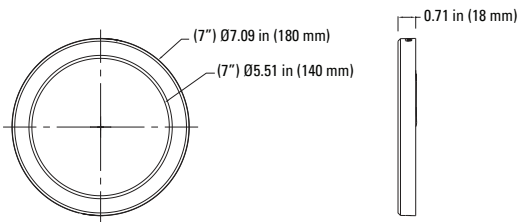

Rated Life 50,000 Hours
Warranty 5 Years

APPLICATIONS

Kitchen, Decoration, Hallway, Bedroom, Ceiling Mount Lighting

FEATURES

- Energy Star
- ETL Listed
- Wet Location
- Color Selectable
- Wattage: 12W, 22W
- Color Temp: CCT5 (27/30/35/40/50K)
- Voltage: 120V
- Dimmable: Triac
- CRI: >90
- Operating Temperature: -20°F to 104°F
- Beam Angle: 110°
- Power Factor: >0.9
- Uniform light distribution and consistent color
- Rotatable bracket for easy installation
- Size available in 7" and 11"
- Recommended ceiling height: 9-10ft
- Color: White
- Warranty: 5-Year Limited Warranty

ORDERING

Watts (W)	Ordering Code	Description	CCT (K)	Lumens (Lm)	Equiv. Wattage (W)	Size	Wet Location	Energy Star
12	9749	LED7FMD-98L9CCT5	5CCT(27/30/35/40/50K)	980	75	7"	•	•
22	9750	LED11FMD-180L9CCT5	5CCT(27/30/35/40/50K)	1,800	120	11"	•	•

DIMENSIONS

12W (7-inch) CCT5
0.57-lbs

22W (11-inch) CCT5
1.6-lbs

PACKAGE

	Master Carton (pc)	Dimensions (in)	Weight (lb)
7"- 12W	20	15.20" x 10.47" x 7.95"	14.96
11"- 22W	10	11.81" x 10.47" x 11.77"	16.41

PHOTOMETRIC CHART

12W (7-inch) CCT5

	Center Beam fc	Beam Width	
1.7ft	102 fc	5.4 ft	5.4 ft
3.3ft	27.2 fc	10.5 ft	10.4 ft
5.0ft	11.8 fc	15.9 ft	15.8 ft
6.7ft	6.59 fc	21.3 ft	21.2 ft
8.3ft	4.30 fc	26.3 ft	26.2 ft
10.0ft	2.96 fc	31.7 ft	31.6 ft