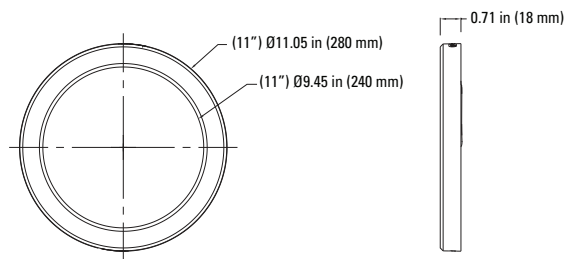

Rated Life 50,000 Hours
Warranty 5 Years

APPLICATIONS

Kitchen, Decoration, Hallway, Bedroom, Ceiling Mount Lighting

FEATURES

- Energy Star
- ETL Listed
- Wet Location
- Color Selectable
- Wattage: 12W, 22W
- Color Temp: CCT5 (27/30/35/40/50K)
- Voltage: 120V
- Dimmable: Triac
- CRI: >90
- Operating Temperature: -20°F to 104°F
- Beam Angle: 110°
- Power Factor: >0.9
- Uniform light distribution and consistent color
- Rotatable bracket for easy installation
- Size available in 7" and 11"
- Recommended ceiling height: 9-10ft
- Color: White
- Warranty: 5-Year Limited Warranty

ORDERING

Watts (W)	Ordering Code	Description	CCT (K)	Lumens (Lm)	Equiv. Wattage (W)	Size	Wet Location	Energy Star
12	9749	LED7FMD-98L9CCT5	5CCT(27/30/35/40/50K)	980	75	7"	•	•
22	9750	LED11FMD-180L9CCT5	5CCT(27/30/35/40/50K)	1,800	120	11"	•	•

DIMENSIONS

12W (7-inch) CCT5
0.57-lbs

22W (11-inch) CCT5
1.6-lbs

PACKAGE

	Master Carton (pc)	Dimensions (in)	Weight (lb)
7"- 12W	20	15.20" x 10.47" x 7.95"	14.96
11"- 22W	10	11.81" x 10.47" x 11.77"	16.41

PHOTOMETRIC CHART

12W (7-inch) CCT5

	Center Beam fc	Beam Width	
1.7ft	102 fc	5.4 ft	5.4 ft
3.3ft	27.2 fc	10.5 ft	10.4 ft
5.0ft	11.8 fc	15.9 ft	15.8 ft
6.7ft	6.59 fc	21.3 ft	21.2 ft
8.3ft	4.30 fc	26.3 ft	26.2 ft
10.0ft	2.96 fc	31.7 ft	31.6 ft