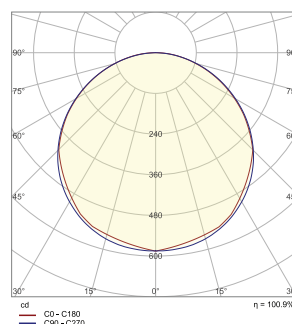

ORDERING

Watts (W)	Ordering Code	Description	CCT (K)	Lumens (Lm)	Equiv. Wattage (W)	Size	Wet Location	Energy Star
12	9749	LED7FMD-98L9CCT5	5CCT(27/30/35/40/50K)	980	75	7"	•	•
22	9750	LED11FMD-180L9CCT5	5CCT(27/30/35/40/50K)	1,800	120	11"	•	•

DIMENSIONS

12W (7-inch) CCT5
0.57-lbs

22W (11-inch) CCT5
1.6-lbs

PACKAGE

	Master Carton (pc)	Dimensions (in)	Weight (lb)
7"- 12W	20	15.20" x 10.47" x 7.95"	14.96
11"- 22W	10	11.81" x 10.47" x 11.77"	16.41

PHOTOMETRIC CHART

12W (7-inch) CCT5

	Center Beam fc	Beam Width	
1.7ft	102 fc	5.4 ft	5.4 ft
3.3ft	27.2 fc	10.5 ft	10.4 ft
5.0ft	11.8 fc	15.9 ft	15.8 ft
6.7ft	6.59 fc	21.3 ft	21.2 ft
8.3ft	4.30 fc	26.3 ft	26.2 ft
10.0ft	2.96 fc	31.7 ft	31.6 ft

■ Vert. Spread: 115.6°
 ■ Horiz. Spread: 115.4°

22W (11-inch) CCT5

	Center Beam fc	Beam Width	
1.7ft	202 fc	5.3 ft	5.4 ft
3.3ft	53.7 fc	10.4 ft	10.5 ft
5.0ft	23.4 fc	15.7 ft	15.9 ft
6.7ft	13.0 fc	21.1 ft	21.4 ft
8.3ft	8.49 fc	26.1 ft	26.5 ft
10.0ft	5.85 fc	31.4 ft	31.9 ft