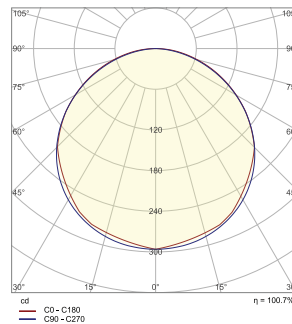

ORDERING

Watts (W)	Ordering Code	Description	CCT (K)	Lumens (Lm)	Equiv. Wattage (W)	Size	Wet Location	Energy Star
12	9749	LED7FMD-98L9CCT5	5CCT(27/30/35/40/50K)	980	75	7"	•	•
22	9750	LED11FMD-180L9CCT5	5CCT(27/30/35/40/50K)	1,800	120	11"	•	•

DIMENSIONS

12W (7-inch) CCT5
0.57-lbs

22W (11-inch) CCT5
1.6-lbs

PACKAGE

	Master Carton (pc)	Dimensions (in)	Weight (lb)
7"- 12W	20	15.20" x 10.47" x 7.95"	14.96
11"- 22W	10	11.81" x 10.47" x 11.77"	16.41

PHOTOMETRIC CHART

12W (7-inch) CCT5

	Center Beam fc	Beam Width	
1.7ft	102 fc	5.4 ft	5.4 ft
3.3ft	27.2 fc	10.5 ft	10.4 ft
5.0ft	11.8 fc	15.9 ft	15.8 ft
6.7ft	6.59 fc	21.3 ft	21.2 ft
8.3ft	4.30 fc	26.3 ft	26.2 ft
10.0ft	2.96 fc	31.7 ft	31.6 ft

■ Vert. Spread: 115.6°
 ■ Horiz. Spread: 115.4°

22W (11-inch) CCT5

	Center Beam fc	Beam Width	
1.7ft	202 fc	5.3 ft	5.4 ft
3.3ft	53.7 fc	10.4 ft	10.5 ft
5.0ft	23.4 fc	15.7 ft	15.9 ft
6.7ft	13.0 fc	21.1 ft	21.4 ft
8.3ft	8.49 fc	26.1 ft	26.5 ft
10.0ft	5.85 fc	31.4 ft	31.9 ft