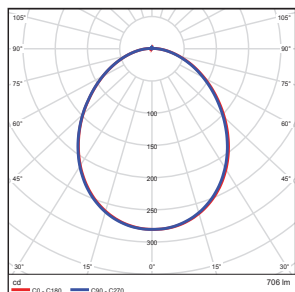

ORDERING

Watts (W)	Ordering Code	Description	Color Temp (K)	Lumens (lm)	Voltage	Equiv. Wattage (W)	Rated Hrs	Damp/Wet Location
10	7454	LED7FMC-70L830	3000K	700	120V	75	50,000	D
10	7455	LED7FMC-70L840	4000K	700	120V	75	50,000	D
10	7456	LED7FMC-70L850	5000K	700	120V	75	50,000	D
17	7056	LED7FMC-110L840	4000K	1,150	120V	120	50,000	W
17	7057	LED7FMC-110L850	5000K	1,180	120V	120	50,000	W

SPECIFICATIONS

Wattage	Diameter ( D )	Height ( H )	Weight ( lbs )
10W	7" (178mm)	1.75" (44.5mm)	1.02
17W	7.25" (184mm)	1.25" (32mm)	1.00

PHOTOMETRICS CHART

10 Watt (700 Lumens)

Illuminance at a Distance			
Center Beam f.c.	Beam Width		
1.7ft	97.0 fc	3.9 ft	3.9 ft
3.3ft	25.7 fc	7.6 ft	7.5 ft
5.0ft	11.2 fc	11.5 ft	11.4 ft
6.7ft	6.24 fc	15.4 ft	15.3 ft
8.3ft	4.07 fc	19.1 ft	18.9 ft
10.0ft	2.80 fc	23.0 ft	22.8 ft

■ Vert. Spread: 97.9°  
■ Horiz. Spread: 97.4°

17 Watt (1,100+ Lumens)

Illuminance at a Distance			
Center Beam f.c.	Beam Width		
1.7ft	141 fc	5.2 ft	5.2 ft
3.3ft	37.4 fc	10.1 ft	10.0 ft
5.0ft	16.3 fc	15.3 ft	15.2 ft
6.7ft	9.07 fc	20.5 ft	20.4 ft
8.3ft	5.91 fc	25.4 ft	25.2 ft
10.0ft	4.07 fc	30.6 ft	30.4 ft