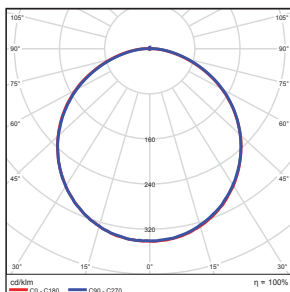

SPECIFICATIONS

Wattage	Diameter ( D )	Height ( H )	Weight ( lbs )
10W	7" (178mm)	1.75" (44.5mm)	1.02
17W	7.25" (184mm)	1.25" (32mm)	1.00

PHOTOMETRICS CHART

10 Watt (700 Lumens)

Illuminance at a Distance			
Center Beam f.c.	Beam Width		
1.7ft	97.0 fc	3.9 ft	3.9 ft
3.3ft	25.7 fc	7.6 ft	7.5 ft
5.0ft	11.2 fc	11.5 ft	11.4 ft
6.7ft	6.24 fc	15.4 ft	15.3 ft
8.3ft	4.07 fc	19.1 ft	18.9 ft
10.0ft	2.80 fc	23.0 ft	22.8 ft

■ Vert. Spread: 97.9°  
■ Horiz. Spread: 97.4°

17 Watt (1,100+ Lumens)

Illuminance at a Distance			
Center Beam f.c.	Beam Width		
1.7ft	141 fc	5.2 ft	5.2 ft
3.3ft	37.4 fc	10.1 ft	10.0 ft
5.0ft	16.3 fc	15.3 ft	15.2 ft
6.7ft	9.07 fc	20.5 ft	20.4 ft
8.3ft	5.91 fc	25.4 ft	25.2 ft
10.0ft	4.07 fc	30.6 ft	30.4 ft