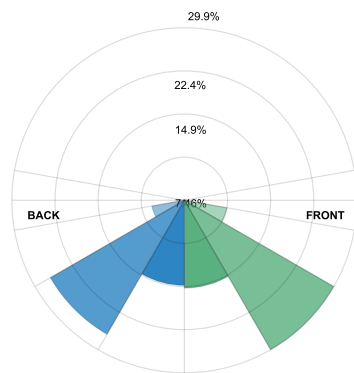

PROJECT:

SCHEDULE:

DATE:

PREPARE BY:

NOTES:

FDL Floodlight RGBW

DESCRIPTION

The naturaLED® 7×7 floodlights with selectable wattage and RGBW color-changing capability provide a versatile lighting solution for both functional and decorative applications. Advanced RGBW technology allows users to select vibrant colors or clean white light, making these fixtures ideal for security, accent, and architectural lighting. Featuring a wide 100° flood beam, up to 25,000 lumens, and the ability to replace fixtures up to 400 watts, they deliver powerful performance with energy efficiency. Built with an IP66-rated housing for durability in demanding environments, these floodlights are suitable for perimeters, entryways, facades, landscapes, retail spaces, and residential complexes. The standard slip fitter enables easy aiming, and an optional yoke mount accessory (sold separately) is available for added mounting flexibility.

DIMENSIONS

Slip Fitter
11.07-lbs

Yoke Mount
0-lbs

PHOTOMETRICS

RED

BUG rating B2 U0 G1

	Illuminance at a Distance		
	Center Beam fc	Beam Width	
2.5ft	267 fc	6.6 ft	6.6 ft
5.0ft	66.7 fc	13.2 ft	13.2 ft
7.5ft	29.7 fc	19.8 ft	19.8 ft
10.0ft	16.7 fc	26.4 ft	26.4 ft
12.5ft	10.7 fc	33.1 ft	33.0 ft
15.0ft	7.41 fc	39.7 ft	39.6 ft

■ Vert. Spread: 105.8°
■ Horiz. Spread: 105.7°

GREEN

BUG rating B3 U0 G2

	Illuminance at a Distance		
	Center Beam fc	Beam Width	
2.5ft	915 fc	6.3 ft	6.9 ft
5.0ft	229 fc	12.6 ft	13.9 ft
7.5ft	102 fc	19.0 ft	20.8 ft
10.0ft	57.2 fc	25.3 ft	27.7 ft
12.5ft	36.6 fc	31.6 ft	34.7 ft
15.0ft	25.4 fc	37.9 ft	41.6 ft

■ Vert. Spread: 103.3°
■ Horiz. Spread: 108.4°

BLUE

BUG rating B1 U0 G1

	Illuminance at a Distance		
	Center Beam fc	Beam Width	
2.5ft	143 fc	6.7 ft	7.2 ft
5.0ft	35.8 fc	13.4 ft	14.4 ft
7.5ft	15.9 fc	20.1 ft	21.5 ft
10.0ft	8.94 fc	26.8 ft	28.7 ft
12.5ft	5.72 fc	33.5 ft	35.9 ft
15.0ft	3.97 fc	40.2 ft	43.1 ft