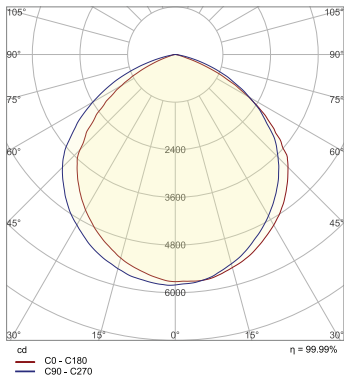

DIMENSIONS

Slip Fitter
11.07-lbs

Yoke Mount
0-lbs

PHOTOMETRICS

RED

BUG rating B2 U0 G1

	Illuminance at a Distance		
	Center Beam fc	Beam Width	
2.5ft	267 fc	6.6 ft	6.6 ft
5.0ft	66.7 fc	13.2 ft	13.2 ft
7.5ft	29.7 fc	19.8 ft	19.8 ft
10.0ft	16.7 fc	26.4 ft	26.4 ft
12.5ft	10.7 fc	33.1 ft	33.0 ft
15.0ft	7.41 fc	39.7 ft	39.6 ft

■ Vert. Spread: 105.8°
■ Horiz. Spread: 105.7°

GREEN

BUG rating B3 U0 G2

	Illuminance at a Distance		
	Center Beam fc	Beam Width	
2.5ft	915 fc	6.3 ft	6.9 ft
5.0ft	229 fc	12.6 ft	13.9 ft
7.5ft	102 fc	19.0 ft	20.8 ft
10.0ft	57.2 fc	25.3 ft	27.7 ft
12.5ft	36.6 fc	31.6 ft	34.7 ft
15.0ft	25.4 fc	37.9 ft	41.6 ft

■ Vert. Spread: 103.3°
■ Horiz. Spread: 108.4°

BLUE

BUG rating B1 U0 G1

	Illuminance at a Distance		
	Center Beam fc	Beam Width	
2.5ft	143 fc	6.7 ft	7.2 ft
5.0ft	35.8 fc	13.4 ft	14.4 ft
7.5ft	15.9 fc	20.1 ft	21.5 ft
10.0ft	8.94 fc	26.8 ft	28.7 ft
12.5ft	5.72 fc	33.5 ft	35.9 ft
15.0ft	3.97 fc	40.2 ft	43.1 ft