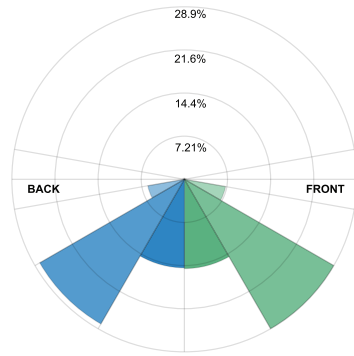

PROJECT:

SCHEDULE:

DATE:

PREPARE BY:

NOTES:

FDL Floodlight RGBW

DESCRIPTION

The naturaLED® 7×7 floodlights with selectable wattage and RGBW color-changing capability provide a versatile lighting solution for both functional and decorative applications. Advanced RGBW technology allows users to select vibrant colors or clean white light, making these fixtures ideal for security, accent, and architectural lighting. Featuring a wide 100° flood beam, up to 25,000 lumens, and the ability to replace fixtures up to 400 watts, they deliver powerful performance with energy efficiency. Built with an IP66-rated housing for durability in demanding environments, these floodlights are suitable for perimeters, entryways, facades, landscapes, retail spaces, and residential complexes. The standard slip fitter enables easy aiming, and an optional yoke mount accessory (sold separately) is available for added mounting flexibility.

DIMENSIONS

Slip Fitter
11.07-lbs

Yoke Mount
0-lbs

PHOTOMETRICS

RED

BUG rating B2 U0 G1

	Illuminance at a Distance		
	Center Beam fc	Beam Width	
2.5ft	267 fc	6.6 ft	6.6 ft
5.0ft	66.7 fc	13.2 ft	13.2 ft
7.5ft	29.7 fc	19.8 ft	19.8 ft
10.0ft	16.7 fc	26.4 ft	26.4 ft
12.5ft	10.7 fc	33.1 ft	33.0 ft
15.0ft	7.41 fc	39.7 ft	39.6 ft

■ Vert. Spread: 105.8°
■ Horiz. Spread: 105.7°

GREEN

BUG rating B3 U0 G2

	Illuminance at a Distance		
	Center Beam fc	Beam Width	
2.5ft	915 fc	6.3 ft	6.9 ft
5.0ft	229 fc	12.6 ft	13.9 ft
7.5ft	102 fc	19.0 ft	20.8 ft
10.0ft	57.2 fc	25.3 ft	27.7 ft
12.5ft	36.6 fc	31.6 ft	34.7 ft
15.0ft	25.4 fc	37.9 ft	41.6 ft