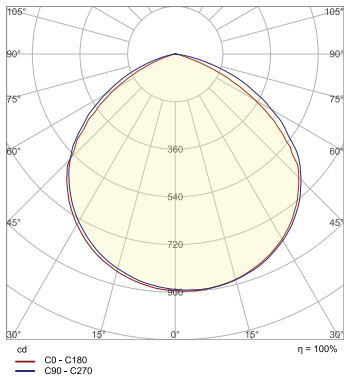

DIMENSIONS

Slip Fitter
11.07-lbs

Yoke Mount
0-lbs

PHOTOMETRICS

RED

BUG rating B2 U0 G1

	Illuminance at a Distance		
	Center Beam fc	Beam Width	
2.5ft	267 fc	6.6 ft	6.6 ft
5.0ft	66.7 fc	13.2 ft	13.2 ft
7.5ft	29.7 fc	19.8 ft	19.8 ft
10.0ft	16.7 fc	26.4 ft	26.4 ft
12.5ft	10.7 fc	33.1 ft	33.0 ft
15.0ft	7.41 fc	39.7 ft	39.6 ft

■ Vert. Spread: 105.8°
■ Horiz. Spread: 105.7°

GREEN

BUG rating B3 U0 G2

	Illuminance at a Distance		
	Center Beam fc	Beam Width	
2.5ft	915 fc	6.3 ft	6.9 ft
5.0ft	229 fc	12.6 ft	13.9 ft
7.5ft	102 fc	19.0 ft	20.8 ft
10.0ft	57.2 fc	25.3 ft	27.7 ft
12.5ft	36.6 fc	31.6 ft	34.7 ft
15.0ft	25.4 fc	37.9 ft	41.6 ft

■ Vert. Spread: 103.3°
■ Horiz. Spread: 108.4°

BLUE

BUG rating B1 U0 G1

	Illuminance at a Distance		
	Center Beam fc	Beam Width	
2.5ft	143 fc	6.7 ft	7.2 ft
5.0ft	35.8 fc	13.4 ft	14.4 ft
7.5ft	15.9 fc	20.1 ft	21.5 ft
10.0ft	8.94 fc	26.8 ft	28.7 ft
12.5ft	5.72 fc	33.5 ft	35.9 ft
15.0ft	3.97 fc	40.2 ft	43.1 ft

■ Vert. Spread: 106.5°
■ Horiz. Spread: 110.3°

WHITE

BUG rating B4 U0 G3

	Illuminance at a Distance		
	Center Beam fc	Beam Width	
2.5ft	1,417 fc	6.4 ft	7.3 ft
5.0ft	354 fc	12.7 ft	14.6 ft
7.5ft	157 fc	19.1 ft	21.8 ft
10.0ft	88.6 fc	25.5 ft	29.1 ft
12.5ft	56.7 fc	31.8 ft	36.4 ft
15.0ft	39.4 fc	38.2 ft	43.7 ft