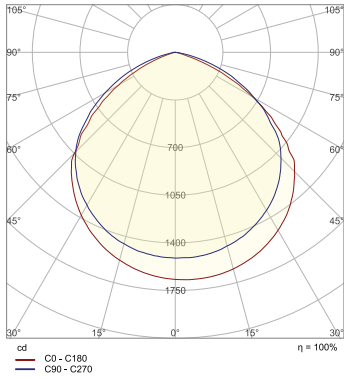

DIMENSIONS

Slip Fitter
11.07-lbs

Yoke Mount
0-lbs

PHOTOMETRICS

RED

BUG rating B2 U0 G1

	Illuminance at a Distance		
	Center Beam fc	Beam Width	
2.5ft	267 fc	6.6 ft	6.6 ft
5.0ft	66.7 fc	13.2 ft	13.2 ft
7.5ft	29.7 fc	19.8 ft	19.8 ft
10.0ft	16.7 fc	26.4 ft	26.4 ft
12.5ft	10.7 fc	33.1 ft	33.0 ft
15.0ft	7.41 fc	39.7 ft	39.6 ft

■ Vert. Spread: 105.8°
■ Horiz. Spread: 105.7°

GREEN

BUG rating B3 U0 G2

	Illuminance at a Distance		
	Center Beam fc	Beam Width	
2.5ft	915 fc	6.3 ft	6.9 ft
5.0ft	229 fc	12.6 ft	13.9 ft
7.5ft	102 fc	19.0 ft	20.8 ft
10.0ft	57.2 fc	25.3 ft	27.7 ft
12.5ft	36.6 fc	31.6 ft	34.7 ft
15.0ft	25.4 fc	37.9 ft	41.6 ft

■ Vert. Spread: 103.3°
■ Horiz. Spread: 108.4°

BLUE

BUG rating B1 U0 G1

	Illuminance at a Distance		
	Center Beam fc	Beam Width	
2.5ft	143 fc	6.7 ft	7.2 ft
5.0ft	35.8 fc	13.4 ft	14.4 ft
7.5ft	15.9 fc	20.1 ft	21.5 ft
10.0ft	8.94 fc	26.8 ft	28.7 ft
12.5ft	5.72 fc	33.5 ft	35.9 ft
15.0ft	3.97 fc	40.2 ft	43.1 ft