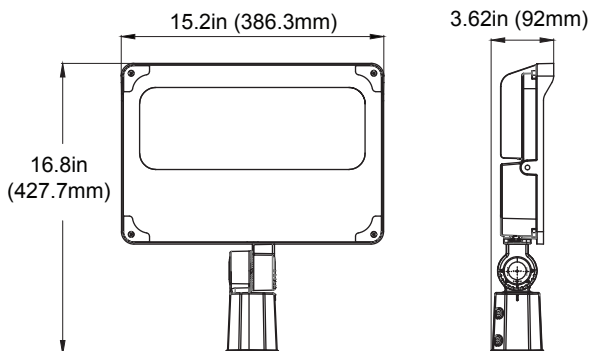

APPLICATIONS

Security, Architectural, Perimeter, Entryway, Pathway, Landscape

FEATURES

- ETL Listed
- IP66 Rated
- Wattage Selectable
- RGBW Selectable
- Wattage Selectable: 100/150/200W
- Color : Red, Green, Blue, White (5000K)
- Voltage: 120-277V
- Surge Protection: 4KV
- Dimmable: 0-10V
- Operating Temperature: -22°F to 122°F
- Beam Angle: 100°
- Slip Fitter: Fits 2.5" pole
- Recommended Mounting Distance: 5~20ft
- Lens: Glass
- Material: Die Cast Aluminum
- Color: Black
- Optional Accessories for Purchase: Yoke Mount and Remote Control

ACCESSORIES

Yoke Mount

P10664 MT-FDL/YK/15.5/BK
(15.5 in Yoke Mount for #9817)

Remote Control

P10665 CTL-FDL/RGBW
(Flood Light RGBW controller for #9817)

PACKAGE

Master Carton (pc)	Dimensions (in)	Weight (lb)
1	15.5" x 2.95" x 14.96"	12.17

DIMENSIONS

Slip Fitter
11.07-lbs

Yoke Mount
0-lbs

PHOTOMETRICS

RED

BUG rating B2 U0 G1

	Illuminance at a Distance		
	Center Beam fc	Beam Width	
2.5ft	267 fc	6.6 ft	6.6 ft
5.0ft	66.7 fc	13.2 ft	13.2 ft
7.5ft	29.7 fc	19.8 ft	19.8 ft
10.0ft	16.7 fc	26.4 ft	26.4 ft
12.5ft	10.7 fc	33.1 ft	33.0 ft
15.0ft	7.41 fc	39.7 ft	39.6 ft