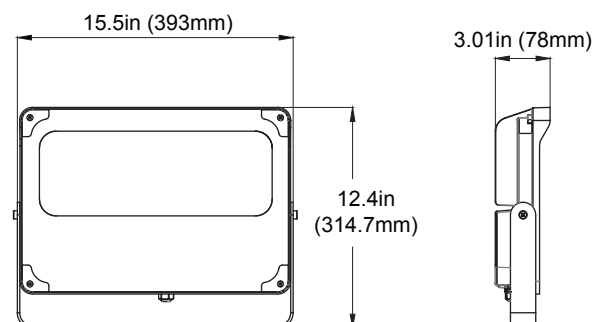

APPLICATIONS

Security, Architectural, Perimeter, Entryway, Pathway, Landscape

FEATURES

- ETL Listed
- IP66 Rated
- Wattage Selectable
- RGBW Selectable
- Wattage Selectable: 100/150/200W
- Color : Red, Green, Blue, White (5000K)
- Voltage: 120-277V
- Surge Protection: 4KV
- Dimmable: 0-10V
- Operating Temperature: -22°F to 122°F
- Beam Angle: 100°
- Slip Fitter: Fits 2.5" pole
- Recommended Mounting Distance: 5~20ft
- Lens: Glass
- Material: Die Cast Aluminum
- Color: Black
- Optional Accessories for Purchase: Yoke Mount and Remote Control

ACCESSORIES

Yoke Mount

P10664 MT-FDL/YK/15.5/BK
(15.5 in Yoke Mount for #9817)

Remote Control

P10665 CTL-FDL/RGBW
(Flood Light RGBW controller for #9817)

PACKAGE

Master Carton (pc)	Dimensions (in)	Weight (lb)
1	15.5" x 2.95" x 14.96"	12.17

DIMENSIONS

Slip Fitter
11.07-lbs

Yoke Mount
0-lbs

PHOTOMETRICS

RED

BUG rating B2 U0 G1

	Illuminance at a Distance		
	Center Beam fc	Beam Width	
2.5ft	267 fc	6.6 ft	6.6 ft
5.0ft	66.7 fc	13.2 ft	13.2 ft
7.5ft	29.7 fc	19.8 ft	19.8 ft
10.0ft	16.7 fc	26.4 ft	26.4 ft
12.5ft	10.7 fc	33.1 ft	33.0 ft
15.0ft	7.41 fc	39.7 ft	39.6 ft