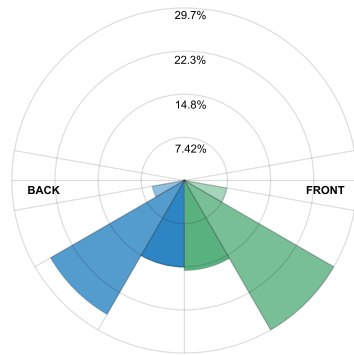

PROJECT:

SCHEDULE:

DATE:

PREPARE BY:

NOTES:

FDL Floodlight RGBW

DESCRIPTION

The naturaLED® 7×7 floodlights with selectable wattage and RGBW color-changing capability provide a versatile lighting solution for both functional and decorative applications. Advanced RGBW technology allows users to select vibrant colors or clean white light, making these fixtures ideal for security, accent, and architectural lighting. Featuring a wide 100° flood beam, up to 25,000 lumens, and the ability to replace fixtures up to 400 watts, they deliver powerful performance with energy efficiency. Built with an IP66-rated housing for durability in demanding environments, these floodlights are suitable for perimeters, entryways, facades, landscapes, retail spaces, and residential complexes. The standard slip fitter enables easy aiming, and an optional yoke mount accessory (sold separately) is available for added mounting flexibility.

DIMENSIONS

Slip Fitter
11.07-lbs

Yoke Mount
0-lbs

PHOTOMETRICS

RED

BUG rating B2 U0 G1

	Illuminance at a Distance		
	Center Beam fc	Beam Width	
2.5ft	267 fc	6.6 ft	6.6 ft
5.0ft	66.7 fc	13.2 ft	13.2 ft
7.5ft	29.7 fc	19.8 ft	19.8 ft
10.0ft	16.7 fc	26.4 ft	26.4 ft
12.5ft	10.7 fc	33.1 ft	33.0 ft
15.0ft	7.41 fc	39.7 ft	39.6 ft

■ Vert. Spread: 105.8°
■ Horiz. Spread: 105.7°

GREEN

BUG rating B3 U0 G2

	Illuminance at a Distance		
	Center Beam fc	Beam Width	
2.5ft	915 fc	6.3 ft	6.9 ft
5.0ft	229 fc	12.6 ft	13.9 ft
7.5ft	102 fc	19.0 ft	20.8 ft
10.0ft	57.2 fc	25.3 ft	27.7 ft
12.5ft	36.6 fc	31.6 ft	34.7 ft
15.0ft	25.4 fc	37.9 ft	41.6 ft