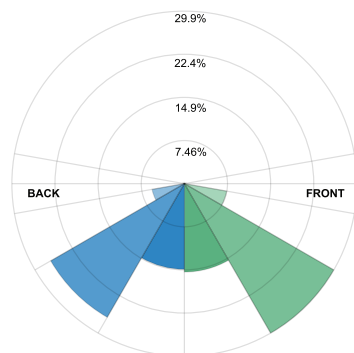

PROJECT:

SCHEDULE:

DATE:

PREPARE BY:

NOTES:

FDL Floodlight RGBW

DESCRIPTION

The naturaLED® 7×7 floodlights with selectable wattage and RGBW color-changing capability provide a versatile lighting solution for both functional and decorative applications. Advanced RGBW technology allows users to select vibrant colors or clean white light, making these fixtures ideal for security, accent, and architectural lighting. Featuring a wide 100° flood beam, up to 25,000 lumens, and the ability to replace fixtures up to 400 watts, they deliver powerful performance with energy efficiency. Built with an IP66-rated housing for durability in demanding environments, these floodlights are suitable for perimeters, entryways, facades, landscapes, retail spaces, and residential complexes. The standard slip fitter enables easy aiming, and an optional yoke mount accessory (sold separately) is available for added mounting flexibility.

■ Vert. Spread: 105.8°
■ Horiz. Spread: 105.7°

GREEN

BUG rating B3 U0 G2

	Illuminance at a Distance		
	Center Beam fc	Beam Width	
2.5ft	915 fc	6.3 ft	6.9 ft
5.0ft	229 fc	12.6 ft	13.9 ft
7.5ft	102 fc	19.0 ft	20.8 ft
10.0ft	57.2 fc	25.3 ft	27.7 ft
12.5ft	36.6 fc	31.6 ft	34.7 ft
15.0ft	25.4 fc	37.9 ft	41.6 ft

■ Vert. Spread: 103.3°
■ Horiz. Spread: 108.4°

BLUE

BUG rating B1 U0 G1

	Illuminance at a Distance		
	Center Beam fc	Beam Width	
2.5ft	143 fc	6.7 ft	7.2 ft
5.0ft	35.8 fc	13.4 ft	14.4 ft
7.5ft	15.9 fc	20.1 ft	21.5 ft
10.0ft	8.94 fc	26.8 ft	28.7 ft
12.5ft	5.72 fc	33.5 ft	35.9 ft
15.0ft	3.97 fc	40.2 ft	43.1 ft

■ Vert. Spread: 106.5°
■ Horiz. Spread: 110.3°

WHITE

BUG rating B4 U0 G3

	Illuminance at a Distance		
	Center Beam fc	Beam Width	
2.5ft	1,417 fc	6.4 ft	7.3 ft
5.0ft	354 fc	12.7 ft	14.6 ft
7.5ft	157 fc	19.1 ft	21.8 ft
10.0ft	88.6 fc	25.5 ft	29.1 ft
12.5ft	56.7 fc	31.8 ft	36.4 ft
15.0ft	39.4 fc	38.2 ft	43.7 ft