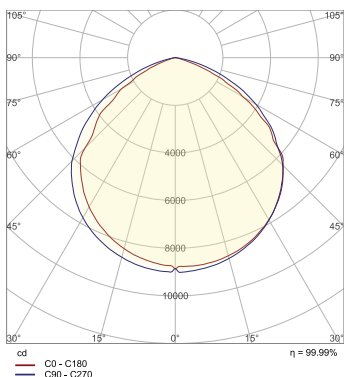

■ Vert. Spread: 105.8°
■ Horiz. Spread: 105.7°

GREEN

BUG rating B3 U0 G2

	Illuminance at a Distance		
	Center Beam fc	Beam Width	
2.5ft	915 fc	6.3 ft	6.9 ft
5.0ft	229 fc	12.6 ft	13.9 ft
7.5ft	102 fc	19.0 ft	20.8 ft
10.0ft	57.2 fc	25.3 ft	27.7 ft
12.5ft	36.6 fc	31.6 ft	34.7 ft
15.0ft	25.4 fc	37.9 ft	41.6 ft

■ Vert. Spread: 103.3°
■ Horiz. Spread: 108.4°

BLUE

BUG rating B1 U0 G1

	Illuminance at a Distance		
	Center Beam fc	Beam Width	
2.5ft	143 fc	6.7 ft	7.2 ft
5.0ft	35.8 fc	13.4 ft	14.4 ft
7.5ft	15.9 fc	20.1 ft	21.5 ft
10.0ft	8.94 fc	26.8 ft	28.7 ft
12.5ft	5.72 fc	33.5 ft	35.9 ft
15.0ft	3.97 fc	40.2 ft	43.1 ft

■ Vert. Spread: 106.5°
■ Horiz. Spread: 110.3°

WHITE

BUG rating B4 U0 G3

	Illuminance at a Distance		
	Center Beam fc	Beam Width	
2.5ft	1,417 fc	6.4 ft	7.3 ft
5.0ft	354 fc	12.7 ft	14.6 ft
7.5ft	157 fc	19.1 ft	21.8 ft
10.0ft	88.6 fc	25.5 ft	29.1 ft
12.5ft	56.7 fc	31.8 ft	36.4 ft
15.0ft	39.4 fc	38.2 ft	43.7 ft

■ Vert. Spread: 103.7°
■ Horiz. Spread: 111.0°