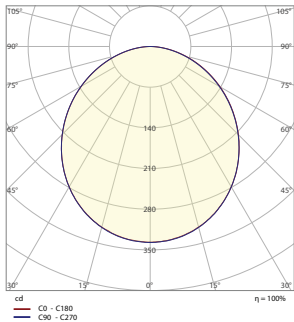

FIRE RATED SLIM DISK LIGHT CCT5

CEILING LUMINAIRES

ORDERING

Watts (W)	Ordering Code	Description	CCT (K)	Lumens (Lm)	Size	Equiv. Wattage (W)	Wet Location	Energy Star
10	9751	LED4DLR-FR-82L9CCT5	CCT5	820	4" Round	80	•	•
			(27/30/35/40/50K)					
8	9752	LED6DLR-FR-100L9CCT5	CCT5	1,000	6" Round	120	•	•
			(27/30/35/40/50K)					
8	9753	LED8DLR-FR-150L9CCT5	CCT5	1,500	8" Round	150	•	•
			(27/30/35/40/50K)					

DIMENSIONS

	4"	6"	8"
A	Ø3.14in (80mm)	Ø5.1in (130mm)	Ø6.8in (173mm)
B	Ø5.06in (129mm)	Ø7.17in (182mm)	Ø9in (228mm)
C	0.6in (15.5mm)	0.6in (15.5mm)	0.6in (15.5mm)
D	2.26in (57.4mm)	2.26in (57.4mm)	2.3in (58mm)

PHOTOMETRICS CHART

4-inch Round

6-inch Round

8-inch Round

Illuminance at a Distance

	Center Beam fc	Beam Width	
2.5fR	53.9 fc	6.9 ft	6.9 ft
5.0fR	13.5 fc	13.8 ft	13.8 ft
7.5fR	5.99 fc	20.7 ft	20.7 ft
10.0fR	3.37 fc	27.6 ft	27.6 ft
12.5fR	2.16 fc	34.6 ft	34.4 ft
15.0fR	1.50 fc	41.5 ft	41.3 ft