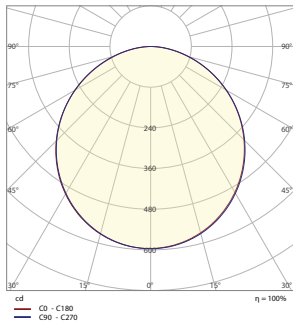

DIMENSIONS

	4"	6"	8"
A	Ø3.14in (80mm)	Ø5.1in (130mm)	Ø6.8in (173mm)
B	Ø5.06in (129mm)	Ø7.17in (182mm)	Ø9in (228mm)
C	0.6in (15.5mm)	0.6in (15.5mm)	0.6in (15.5mm)
D	2.26in (57.4mm)	2.26in (57.4mm)	2.3in (58mm)

PHOTOMETRICS CHART

4-inch Round

6-inch Round

8-inch Round

Illuminance at a Distance

	Center Beam fc	Beam Width	
2.5fR	53.9 fc	6.9 ft	6.9 ft
5.0fR	13.5 fc	13.8 ft	13.8 ft
7.5fR	5.99 fc	20.7 ft	20.7 ft
10.0fR	3.37 fc	27.6 ft	27.6 ft
12.5fR	2.16 fc	34.6 ft	34.4 ft
15.0fR	1.50 fc	41.5 ft	41.3 ft

■ Vert. Spread: 108.2°
■ Horiz. Spread: 108.0°

Illuminance at a Distance

	Center Beam fc	Beam Width	
2.5fR	59.3 fc	7.3 ft	7.3 ft
5.0fR	14.8 fc	14.5 ft	14.6 ft
7.5fR	6.59 fc	21.8 ft	21.9 ft
10.0fR	3.70 fc	29.1 ft	29.1 ft
12.5fR	2.37 fc	36.3 ft	36.4 ft
15.0fR	1.65 fc	43.6 ft	43.7 ft

■ Vert. Spread: 110.9°
■ Horiz. Spread: 111.1°

Illuminance at a Distance

	Center Beam fc	Beam Width	
2.5fR	95.3 fc	7.3 ft	7.3 ft
5.0fR	23.8 fc	14.6 ft	14.6 ft
7.5fR	10.6 fc	21.9 ft	22.0 ft
10.0fR	5.96 fc	29.2 ft	29.3 ft
12.5fR	3.81 fc	36.5 ft	36.6 ft
15.0fR	2.65 fc	43.9 ft	43.9 ft