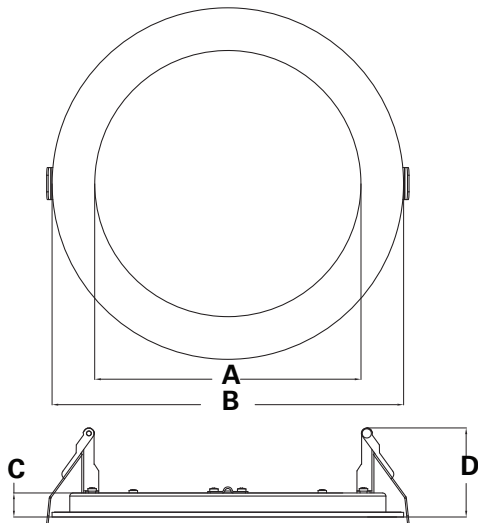

FIRE RATED SLIM DISK LIGHT CCT5

CEILING LUMINAIRES

ORDERING

Watts (W)	Ordering Code	Description	CCT (K)	Lumens (Lm)	Size	Equiv. Wattage (W)	Wet Location	Energy Star
10	9751	LED4DLR-FR-82L9CCT5	CCT5	820	4" Round	80	•	•
			(27/30/35/40/50K)					
8	9752	LED6DLR-FR-100L9CCT5	CCT5	1,000	6" Round	120	•	•
			(27/30/35/40/50K)					
8	9753	LED8DLR-FR-150L9CCT5	CCT5	1,500	8" Round	150	•	•
			(27/30/35/40/50K)					

DIMENSIONS

	4"	6"	8"
A	Ø3.14in (80mm)	Ø5.1in (130mm)	Ø6.8in (173mm)
B	Ø5.06in (129mm)	Ø7.17in (182mm)	Ø9in (228mm)
C	0.6in (15.5mm)	0.6in (15.5mm)	0.6in (15.5mm)
D	2.26in (57.4mm)	2.26in (57.4mm)	2.3in (58mm)

PHOTOMETRICS CHART

4-inch Round

6-inch Round

8-inch Round

Illuminance at a Distance

	Center Beam fc	Beam Width	
2.5fR	53.9 fc	6.9 ft	6.9 ft
5.0fR	13.5 fc	13.8 ft	13.8 ft
7.5fR	5.99 fc	20.7 ft	20.7 ft
10.0fR	3.37 fc	27.6 ft	27.6 ft
12.5fR	2.16 fc	34.6 ft	34.4 ft
15.0fR	1.50 fc	41.5 ft	41.3 ft