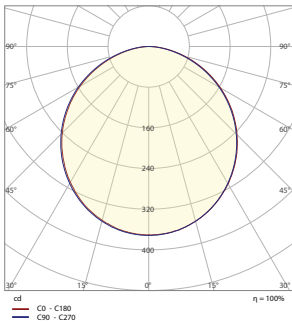

FIRE RATED SLIM DISK LIGHT CCT5

CEILING LUMINAIRES

ORDERING

Watts (W)	Ordering Code	Description	CCT (K)	Lumens (Lm)	Size	Equiv. Wattage (W)	Wet Location	Energy Star
10	9751	LED4DLR-FR-82L9CCT5	CCT5	820	4" Round	80	•	•
			(27/30/35/40/50K)					
8	9752	LED6DLR-FR-100L9CCT5	CCT5	1,000	6" Round	120	•	•
			(27/30/35/40/50K)					
8	9753	LED8DLR-FR-150L9CCT5	CCT5	1,500	8" Round	150	•	•
			(27/30/35/40/50K)					

DIMENSIONS

	4"	6"	8"
A	Ø3.14in (80mm)	Ø5.1in (130mm)	Ø6.8in (173mm)
B	Ø5.06in (129mm)	Ø7.17in (182mm)	Ø9in (228mm)
C	0.6in (15.5mm)	0.6in (15.5mm)	0.6in (15.5mm)
D	2.26in (57.4mm)	2.26in (57.4mm)	2.3in (58mm)

PHOTOMETRICS CHART

4-inch Round

6-inch Round

8-inch Round

Illuminance at a Distance

	Center Beam fc	Beam Width	
2.5fR	53.9 fc	6.9 ft	6.9 ft
5.0fR	13.5 fc	13.8 ft	13.8 ft
7.5fR	5.99 fc	20.7 ft	20.7 ft
10.0fR	3.37 fc	27.6 ft	27.6 ft
12.5fR	2.16 fc	34.6 ft	34.4 ft
15.0fR	1.50 fc	41.5 ft	41.3 ft

■ Vert. Spread: 108.2°
■ Horiz. Spread: 108.0°

Illuminance at a Distance

	Center Beam fc	Beam Width	
2.5fR	59.3 fc	7.3 ft	7.3 ft
5.0fR	14.8 fc	14.5 ft	14.6 ft
7.5fR	6.59 fc	21.8 ft	21.9 ft
10.0fR	3.70 fc	29.1 ft	29.1 ft
12.5fR	2.37 fc	36.3 ft	36.4 ft
15.0fR	1.65 fc	43.6 ft	43.7 ft