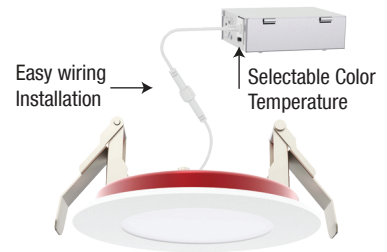

DLR FIRE RATED SLIM DISK CCT5

PROJECT: _____

SCHEDULE: _____ DATE: _____

PREPARE BY: _____

NOTES: _____

DESCRIPTION

Our Fire-Rated Ultra-Slim LED Disk Lights combine a sleek, low-profile design with a durable die-cast aluminum construction. These Energy Star certified fixtures are available in 4", 6", and 8" round shapes to suit various installation needs. Users can easily customize their ambiance using the 5-CCT selectable switch, offering color temperatures from 2700K to 5000K. With a CRI of 90 and a dimmable output up to 1,500 lumens, they provide high-quality, vibrant illumination. A high-impact diffused lens ensures even light distribution while maintaining a clean, modern aesthetic. Additionally, these versatile lights are rated for wet locations, making them safe for residential and commercial.

APPLICATIONS

Kitchen, decoration, hallway, bedroom, ceiling mount lighting

FEATURES

- Energy Star Certified
- ETL Listed
- UL263, UL1598, ASTM
- Wet Location
- IC-Rated
- CCT Selectable
- CCT5 (2700K, 3000K, 3500K, 4000K, 5000K)
- Voltage: 120V
- Power Factor: >0.9
- Beam Angle: 110°
- Dimmable
- CRI: >90
- Operating temperature: 5°F~104°F
- Surge Protection: 2.5KV
- Ultra slim design for dry wall (no recessed can needed)
- 4" / 6" / 8" round
- Recommended ceiling height at 9-10ft
- 5 Year Limited Warranty

Rated Life 50,000 Hours
Warranty 5 Years

EASY INSTALLATION

Snap-in mounting springs and easy wiring access for quick installation

STYLES

SAMPLE NUMBER LED4DLR-FR-82L9CCT5

STYLE	DIAMETER	SERIES	RATINGS	LUMENS	CRI	COLOR TEMP
LED	4	DLR	FR	82L	9	CCT5
LED Lighting	4 inch	Slim Disk Light Round	Fire Rated	820 Lumens	CRI 90	Selectable Color Temperature (2700K,3000K,3500K, 4000K, 5000K)