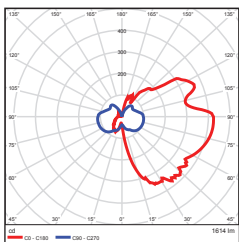

DIMENSIONS

23W (12-inch)
2.49-lbs

23W (24-inch)
3.79-lbs

PHOTOMETRICS CHART

23W (12-inch)

Illuminance at a Distance
Center Beam f.c. Beam Width:

5.0ft	1.51 fc	16.5 ft	20.9 ft
10.0ft	0.39 fc	33.1 ft	41.8 ft
15.0ft	0.17 fc	49.6 ft	62.8 ft
20.0ft	0.09 fc	66.2 ft	83.7 ft
25.0ft	0.06 fc	82.7 ft	104.6 ft
30.0ft	0.04 fc	99.3 ft	125.5 ft

Vert. Spread: 117.7°
Horiz. Spread: 128.9°

23W (24-inch)

Illuminance at a Distance
Center Beam f.c. Beam Width:

5.0ft	0.09 fc	11.8 ft	47.2 ft
10.0ft	0.02 fc	23.5 ft	94.4 ft
15.0ft	0.01 fc	35.3 ft	141.6 ft
20.0ft	0.01 fc	47.0 ft	188.9 ft
25.0ft	0.00 fc	58.8 ft	236.1 ft
30.0ft	0.00 fc	70.6 ft	283.3 ft

Vert. Spread: 99.0°
Horiz. Spread: 156.1°

PACKAGE

Case Qty
2 pcs