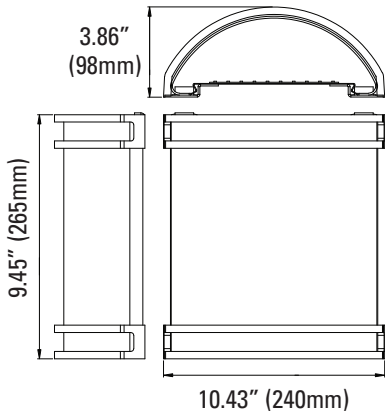

DIMENSIONS

23W (12-inch)
2.49-lbs

23W (24-inch)
3.79-lbs

PHOTOMETRICS CHART

23W (12-inch)

Illuminance at a Distance
Center Beam f.c. Beam Width:

5.0ft	1.51 fc	16.5 ft	20.9 ft
10.0ft	0.39 fc	33.1 ft	41.8 ft
15.0ft	0.17 fc	49.6 ft	62.8 ft
20.0ft	0.09 fc	66.2 ft	83.7 ft
25.0ft	0.06 fc	82.7 ft	104.6 ft
30.0ft	0.04 fc	99.3 ft	125.5 ft

Vert. Spread: 117.7°
Horiz. Spread: 128.9°

23W (24-inch)

Illuminance at a Distance
Center Beam f.c. Beam Width:

5.0ft	0.09 fc	11.8 ft	47.2 ft
10.0ft	0.02 fc	23.5 ft	94.4 ft
15.0ft	0.01 fc	35.3 ft	141.6 ft
20.0ft	0.01 fc	47.0 ft	188.9 ft
25.0ft	0.00 fc	58.8 ft	236.1 ft
30.0ft	0.00 fc	70.6 ft	283.3 ft