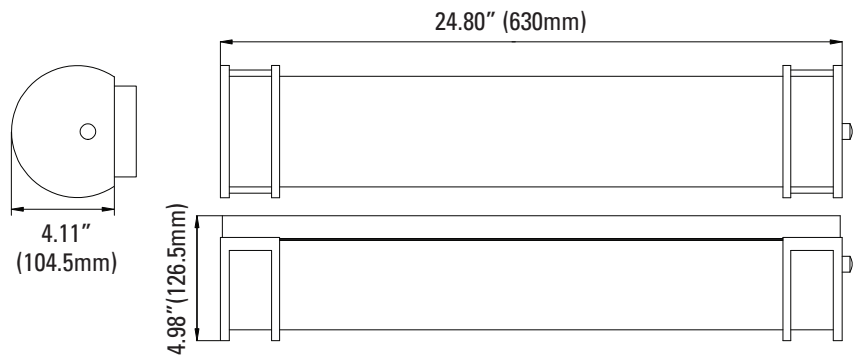

ORDERING

Watts (W)	Ordering Code	Description	CCT (K)	Lumens (Lm)	Equiv. Wattage (W)	Size	Damp Location
23	7018	LED-FXDAL23/12FR/830/NI	3000K	1,610	150	12"	•
23	7019	LED-FXDAL23/12FR/840/NI	4000K	1,610	150	12"	•
23	7020	LED-FXDAL23/24FR/830/NI	3000K	2,000	200	24"	•
23	7021	LED-FXDAL23/24FR/840/NI	4000K	2,000	200	24"	•

DIMENSIONS

23W (12-inch)
2.49-lbs

23W (24-inch)
3.79-lbs

PHOTOMETRICS CHART

23W (12-inch)

Illuminance at a Distance
Center Beam f.c. Beam Width:

5.0ft	1.51 fc	16.5 ft	20.9 ft
10.0ft	0.39 fc	33.1 ft	41.8 ft
15.0ft	0.17 fc	49.6 ft	62.8 ft
20.0ft	0.09 fc	66.2 ft	83.7 ft
25.0ft	0.06 fc	82.7 ft	104.6 ft
30.0ft	0.04 fc	99.3 ft	125.5 ft

Vert. Spread: 117.7°
Horiz. Spread: 128.9°

23W (24-inch)

Illuminance at a Distance
Center Beam f.c. Beam Width:

5.0ft	0.09 fc	11.8 ft	47.2 ft
10.0ft	0.02 fc	23.5 ft	94.4 ft
15.0ft	0.01 fc	35.3 ft	141.6 ft
20.0ft	0.01 fc	47.0 ft	188.9 ft
25.0ft	0.00 fc	58.8 ft	236.1 ft
30.0ft	0.00 fc	70.6 ft	283.3 ft