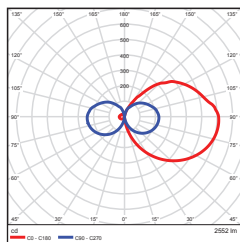

DIMENSIONS

23W (12-inch)
2.49-lbs

23W (24-inch)
3.79-lbs

PHOTOMETRICS CHART

23W (12-inch)

Illuminance at a Distance
Center Beam f.c. Beam Width:

5.0ft	1.51 fc	16.5 ft	20.9 ft
10.0ft	0.39 fc	33.1 ft	41.8 ft
15.0ft	0.17 fc	49.6 ft	62.8 ft
20.0ft	0.09 fc	66.2 ft	83.7 ft
25.0ft	0.06 fc	82.7 ft	104.6 ft
30.0ft	0.04 fc	99.3 ft	125.5 ft

Vert. Spread: 117.7°
Horiz. Spread: 128.9°

23W (24-inch)

Illuminance at a Distance
Center Beam f.c. Beam Width:

5.0ft	0.09 fc	11.8 ft	47.2 ft
10.0ft	0.02 fc	23.5 ft	94.4 ft
15.0ft	0.01 fc	35.3 ft	141.6 ft
20.0ft	0.01 fc	47.0 ft	188.9 ft
25.0ft	0.00 fc	58.8 ft	236.1 ft
30.0ft	0.00 fc	70.6 ft	283.3 ft